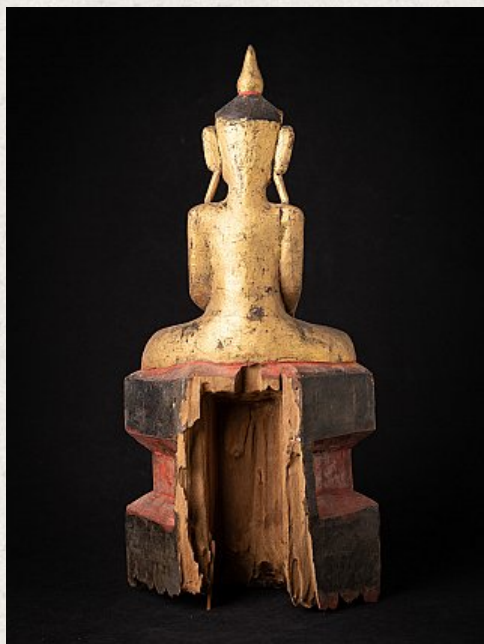

Antique wooden Burmese Shan Buddha

- Material : wood
- 51,7 cm high
- 24,2 cm wide and 11,6 cm deep
- Gilded with 24 krt. gold
- Shan (Tai Yai) style
- Bhumisparsha mudra
- 18th century
- Weight: 2,41 kgs
- Originating from Burma
- Nr: 3653-20
- Price : 1,650 euro

Original Buddhas

Rielerweg 71-73

7416 ZB Deventer

The Netherlands

www.originalbuddhas.com

info@originalbuddhas.com

+31-6-22192241