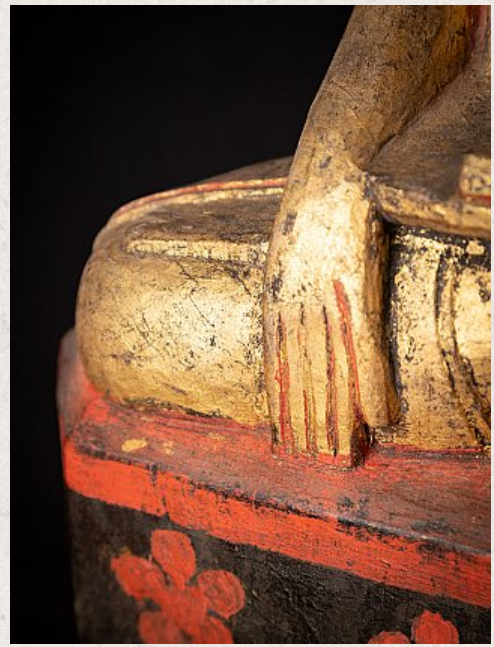

[See on website](#)