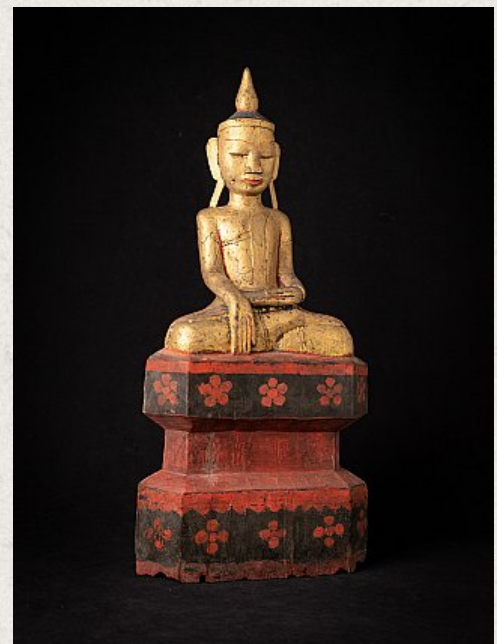

Antique wooden Burmese Shan Buddha

- Material : wood
- 51,7 cm high
- 24,2 cm wide and 11,6 cm deep
- Gilded with 24 krt. gold
- Shan (Tai Yai) style
- Bhumisparsha mudra
- 18th century
- Weight: 2,41 kgs
- Originating from Burma
- Nr: 3653-20
- Price : 1,650 euro

Original Buddhas

Rielerweg 71-73

7416 ZB Deventer

The Netherlands

www.originalbuddhas.com

info@originalbuddhas.com

+31-6-22192241