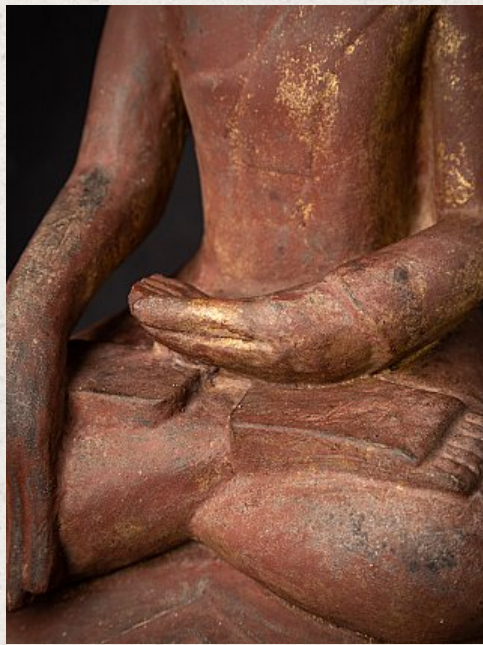

Antique wooden Burmese Buddha statue

- Material : wood
- 61 cm high
- 23 cm wide and 17,8 cm deep
- Gilded with 24 krt. gold
- Shan (Tai Yai) style
- Bhumisparsha mudra
- 18th century
- Weight: 4,35 kgs
- Originating from Burma
- Nr: 3657-13
- Price : 2,350 euro