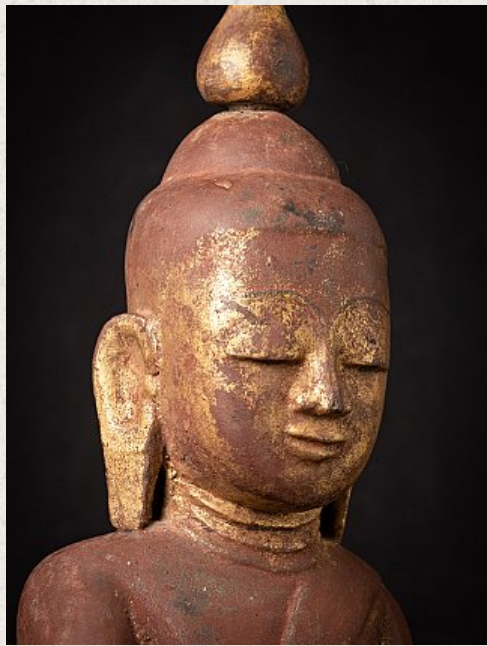

Antique wooden Burmese Buddha statue

- Material : wood
- 61 cm high
- 23 cm wide and 17,8 cm deep
- Gilded with 24 krt. gold
- Shan (Tai Yai) style
- Bhumisparsha mudra
- 18th century
- Weight: 4,35 kgs
- Originating from Burma
- Nr: 3657-13
- Price : 2,350 euro