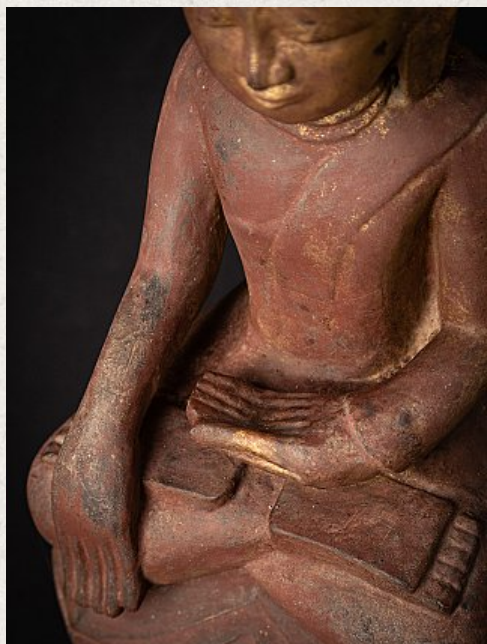

Antique wooden Burmese Buddha statue

- Material : wood
- 61 cm high
- 23 cm wide and 17,8 cm deep
- Gilded with 24 krt. gold
- Shan (Tai Yai) style
- Bhumisparsha mudra
- 18th century
- Weight: 4,35 kgs
- Originating from Burma
- Nr: 3657-13
- Price : 2,350 euro