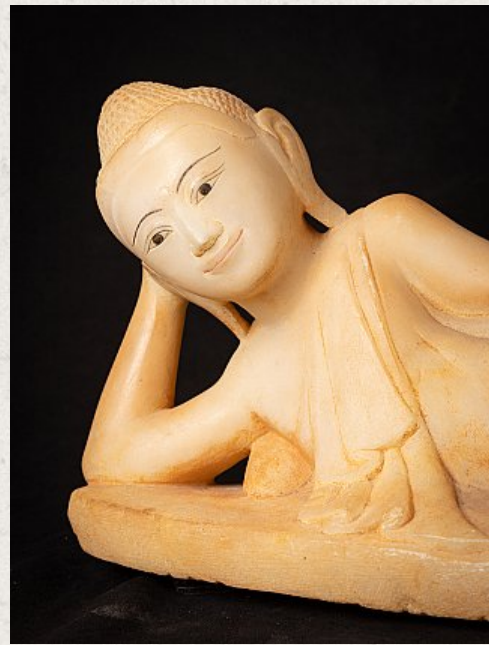

## Very nice antique reclining Buddha statue

- Material : marble
- 20,8 cm high
- 46 cm wide and 14 cm deep
- Mandalay style
- 19th century
- Weight: 9,43 kgs
- Originating from Burma
- Nr: 3657-8
- Price : 2,250 euro