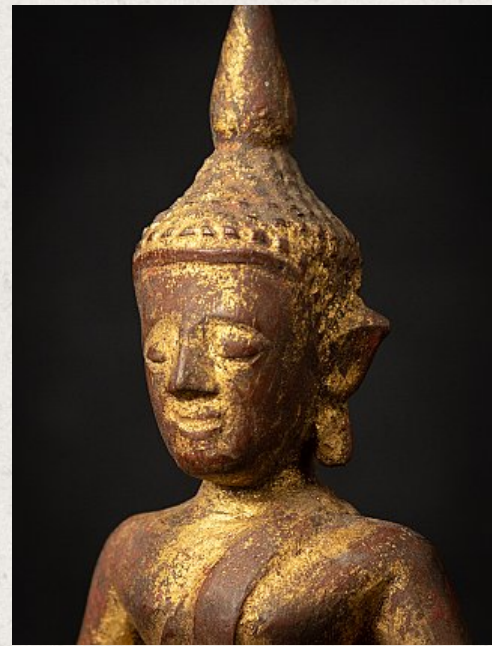

Antique wooden Thai Lanna Buddha statue

- Material : wood
- 19,2 cm high
- 9 cm wide and 6,7 cm deep
- Gilded with 24 krt. gold
- Bhumisparsha mudra
- Early 19th century
- Weight: 244 grams
- Originating from Thailand
- Nr: 3665-3