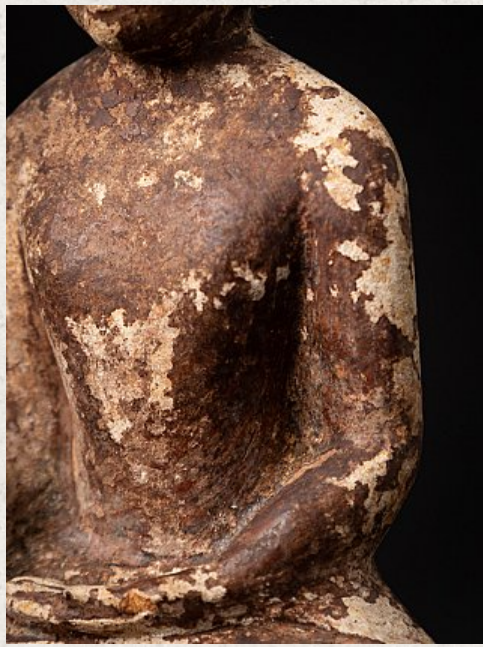

[See on website](#)