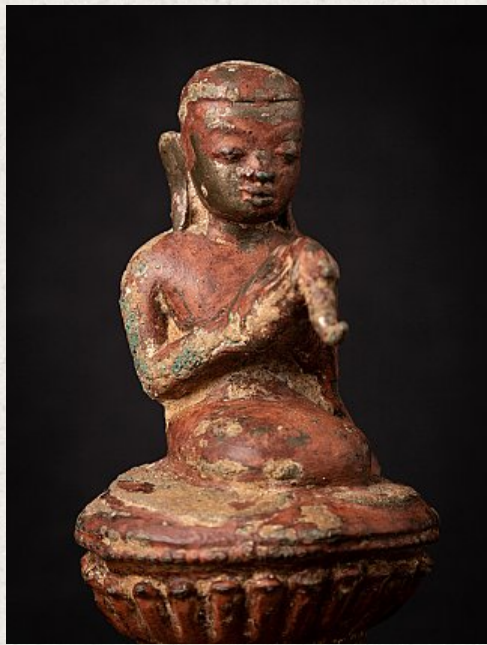

Special antique bronze Burmese Monk statue

- Material : bronze
- 20,4 cm high
- 11,9 cm wide and 9,5 cm deep
- With traces of the original 24 krt. gilding
- Ava style
- Namaskara mudra
- 15-16th century
- Weight: 1,48 kgs
- Originating from Burma
- Nr: 3666-33-B
- Price : 2,500 euro