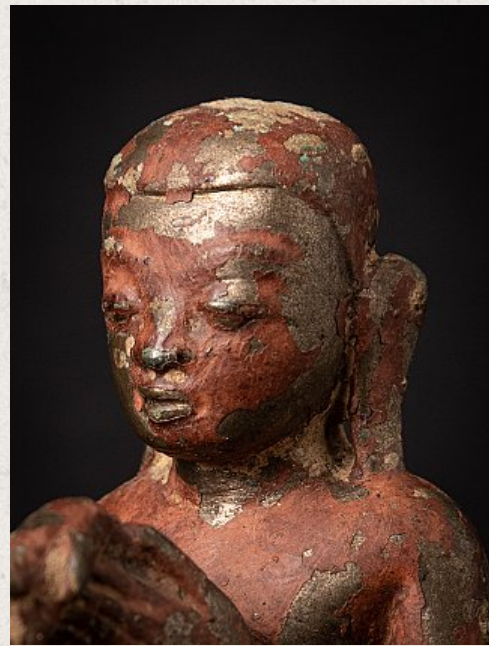

Special antique bronze Burmese Monk statue

- Material : bronze
- 20,4 cm high
- 11,9 cm wide and 9,5 cm deep
- With traces of the original 24 krt. gilding
- Ava style
- Namaskara mudra
- 15-16th century
- Weight: 1,48 kgs
- Originating from Burma
- Nr: 3666-33-B
- Price : 2,500 euro