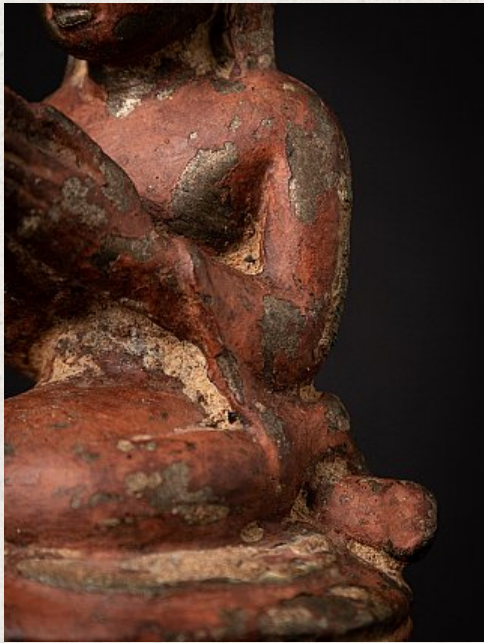

Special antique bronze Burmese Monk statue

- Material : bronze
- 20,4 cm high
- 11,9 cm wide and 9,5 cm deep
- With traces of the original 24 krt. gilding
- Ava style
- Namaskara mudra
- 15-16th century
- Weight: 1,48 kgs
- Originating from Burma
- Nr: 3666-33-B
- Price : 2,500 euro