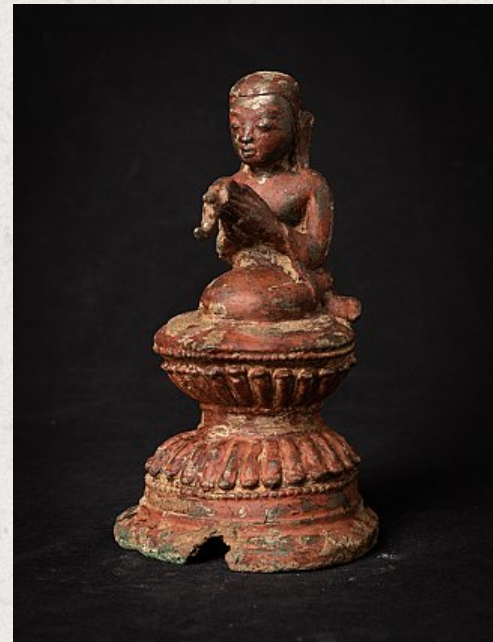

Special antique bronze Burmese Monk statue

- Material : bronze
- 20,4 cm high
- 11,9 cm wide and 9,5 cm deep
- With traces of the original 24 krt. gilding
- Ava style
- Namaskara mudra
- 15-16th century
- Weight: 1,48 kgs
- Originating from Burma
- Nr: 3666-33-B
- Price : 2,500 euro