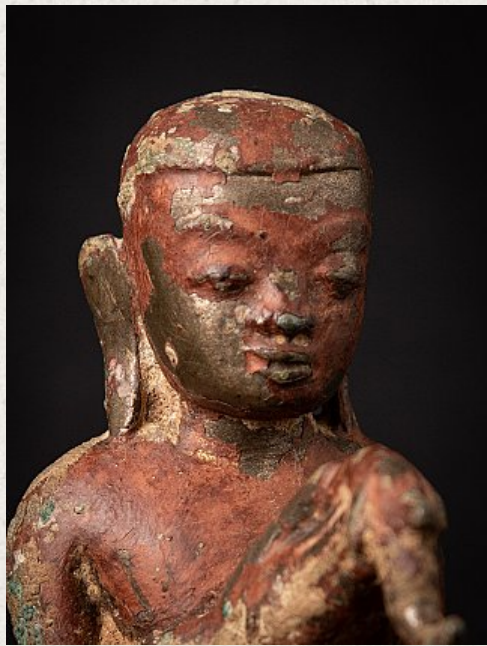

Special antique bronze Burmese Monk statue

- Material : bronze
- 20,4 cm high
- 11,9 cm wide and 9,5 cm deep
- With traces of the original 24 krt. gilding
- Ava style
- Namaskara mudra
- 15-16th century
- Weight: 1,48 kgs
- Originating from Burma
- Nr: 3666-33-B
- Price : 2,500 euro