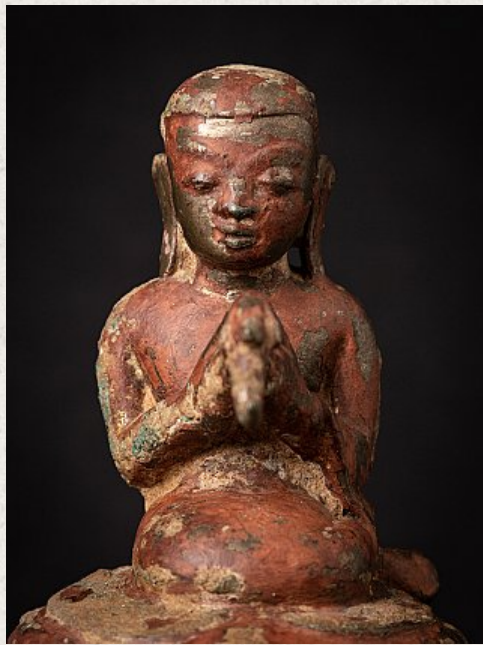

Special antique bronze Burmese Monk statue

- Material : bronze
- 20,4 cm high
- 11,9 cm wide and 9,5 cm deep
- With traces of the original 24 krt. gilding
- Ava style
- Namaskara mudra
- 15-16th century
- Weight: 1,48 kgs
- Originating from Burma
- Nr: 3666-33-B
- Price : 2,500 euro