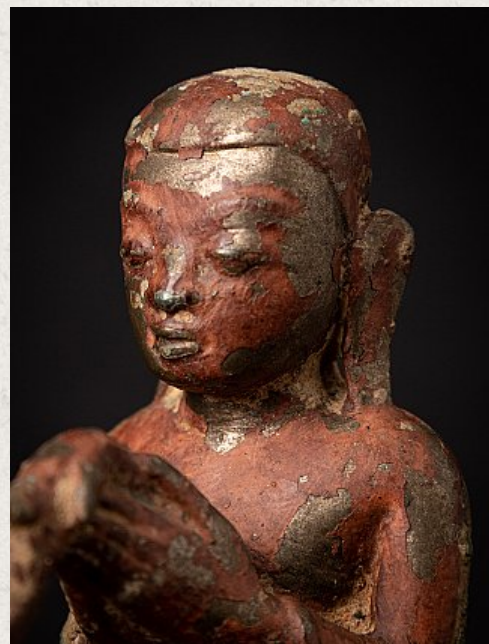

Special antique bronze Burmese Monk statue

- Material : bronze
- 20,4 cm high
- 11,9 cm wide and 9,5 cm deep
- With traces of the original 24 krt. gilding
- Ava style
- Namaskara mudra
- 15-16th century
- Weight: 1,48 kgs
- Originating from Burma
- Nr: 3666-33-B
- Price : 2,500 euro