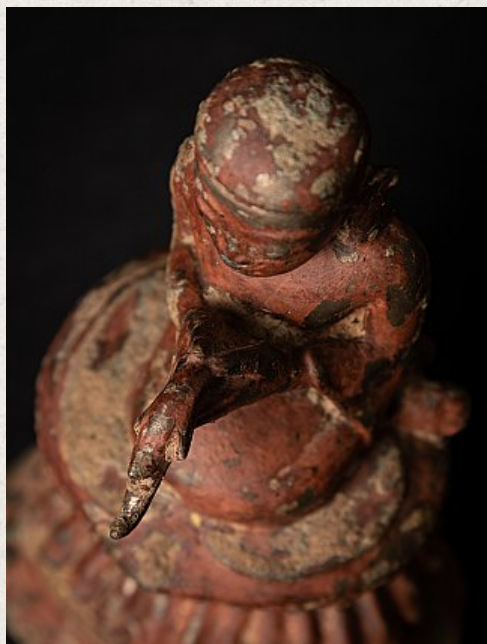

Special antique bronze Burmese Monk statue

- Material : bronze
- 20,4 cm high
- 11,9 cm wide and 9,5 cm deep
- With traces of the original 24 krt. gilding
- Ava style
- Namaskara mudra
- 15-16th century
- Weight: 1,48 kgs
- Originating from Burma
- Nr: 3666-33-B
- Price : 2,500 euro