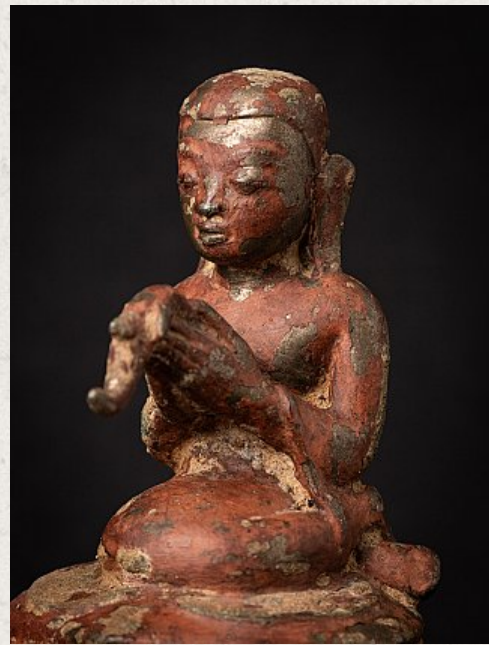

Special antique bronze Burmese Monk statue

- Material : bronze
- 20,4 cm high
- 11,9 cm wide and 9,5 cm deep
- With traces of the original 24 krt. gilding
- Ava style
- Namaskara mudra
- 15-16th century
- Weight: 1,48 kgs
- Originating from Burma
- Nr: 3666-33-B
- Price : 2,500 euro