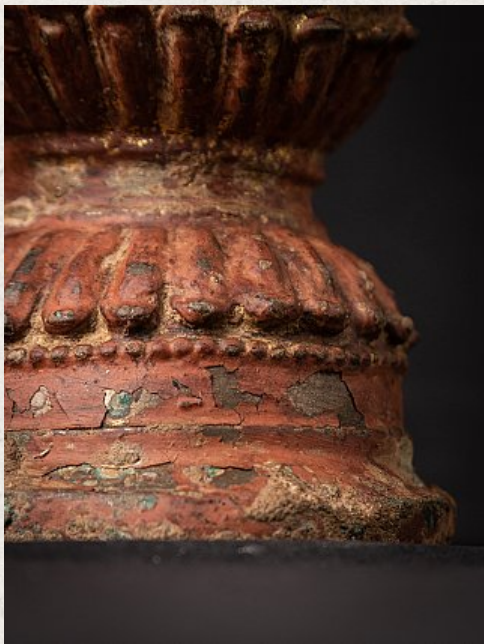

Special antique bronze Burmese Monk statue

- Material : bronze
- 20,4 cm high
- 11,9 cm wide and 9,5 cm deep
- With traces of the original 24 krt. gilding
- Ava style
- Namaskara mudra
- 15-16th century
- Weight: 1,48 kgs
- Originating from Burma
- Nr: 3666-33-B
- Price : 2,500 euro