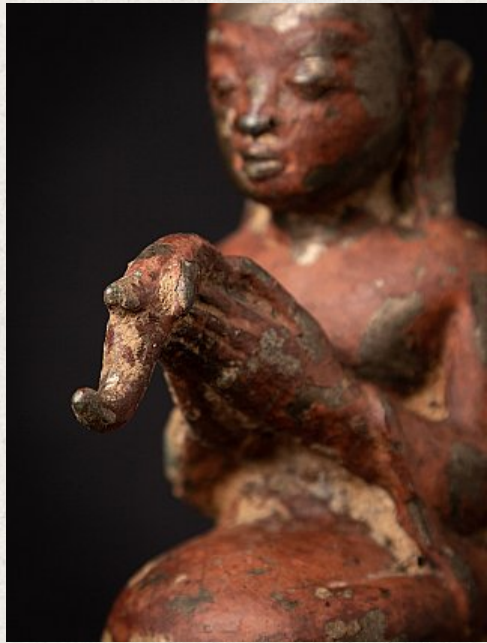

Special antique bronze Burmese Monk statue

- Material : bronze
- 20,4 cm high
- 11,9 cm wide and 9,5 cm deep
- With traces of the original 24 krt. gilding
- Ava style
- Namaskara mudra
- 15-16th century
- Weight: 1,48 kgs
- Originating from Burma
- Nr: 3666-33-B
- Price : 2,500 euro