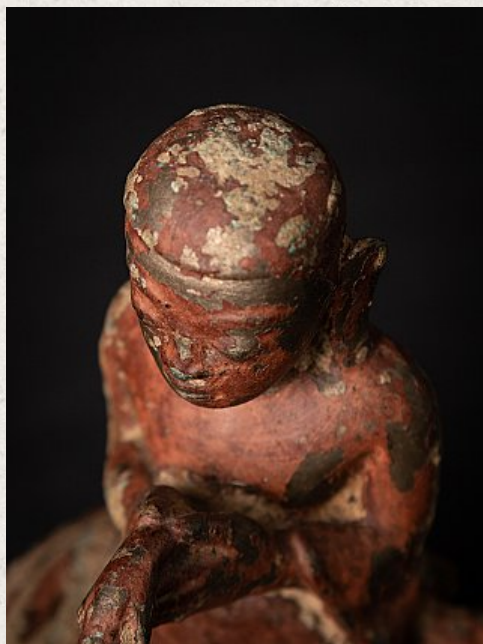

Special antique bronze Burmese Monk statue

- Material : bronze
- 20,4 cm high
- 11,9 cm wide and 9,5 cm deep
- With traces of the original 24 krt. gilding
- Ava style
- Namaskara mudra
- 15-16th century
- Weight: 1,48 kgs
- Originating from Burma
- Nr: 3666-33-B
- Price : 2,500 euro