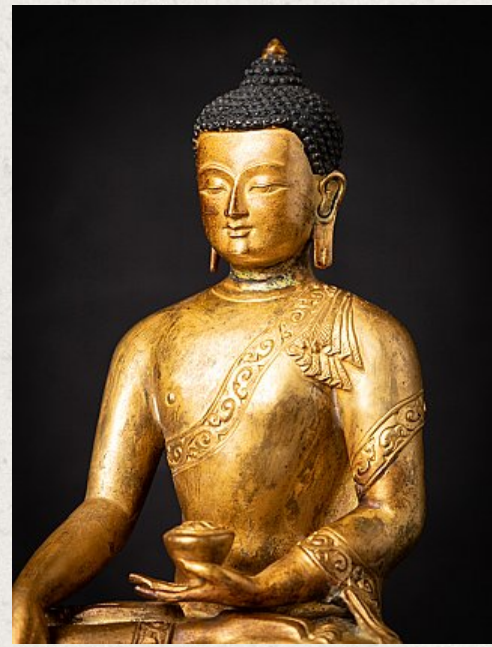

Old bronze Nepali Buddha statue

- Material : bronze
- 22,2 cm high
- 15 cm wide and 10,7 cm deep
- Fire gilded with 24 krt. gold
- Bhumisparsha mudra
- Middle 20th century
- High quality !
- Weight: 1,45 kgs
- Originating from Nepal
- Nr: 3701-32