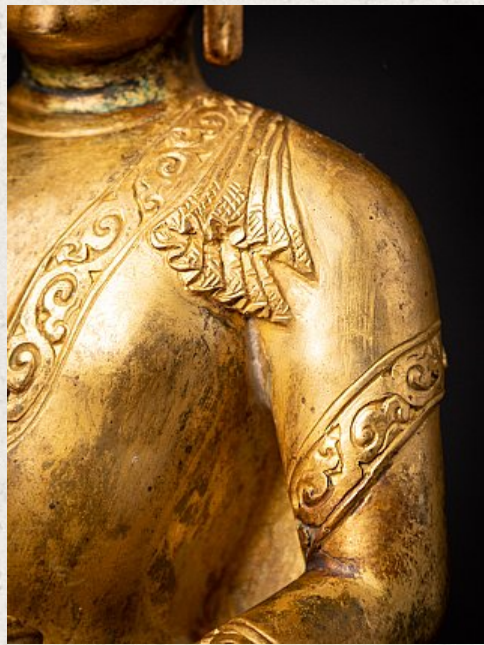

Old bronze Nepali Buddha statue

- Material : bronze
- 22,2 cm high
- 15 cm wide and 10,7 cm deep
- Fire gilded with 24 krt. gold
- Bhumisparsha mudra
- Middle 20th century
- High quality !
- Weight: 1,45 kgs
- Originating from Nepal
- Nr: 3701-32