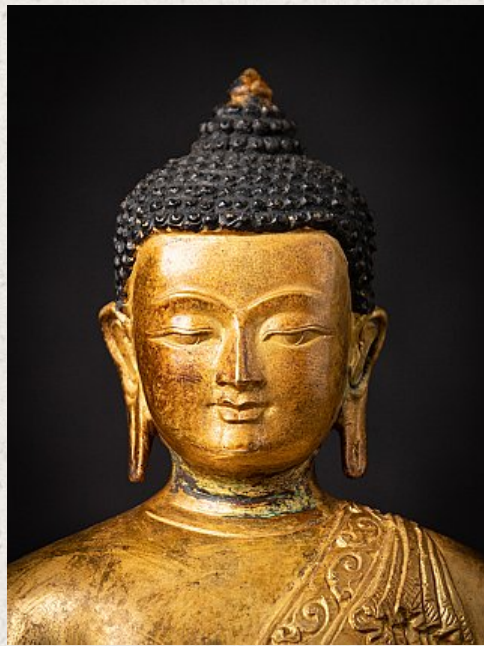

Old bronze Nepali Buddha statue

- Material : bronze
- 22,2 cm high
- 15 cm wide and 10,7 cm deep
- Fire gilded with 24 krt. gold
- Bhumisparsha mudra
- Middle 20th century
- High quality !
- Weight: 1,45 kgs
- Originating from Nepal
- Nr: 3701-32