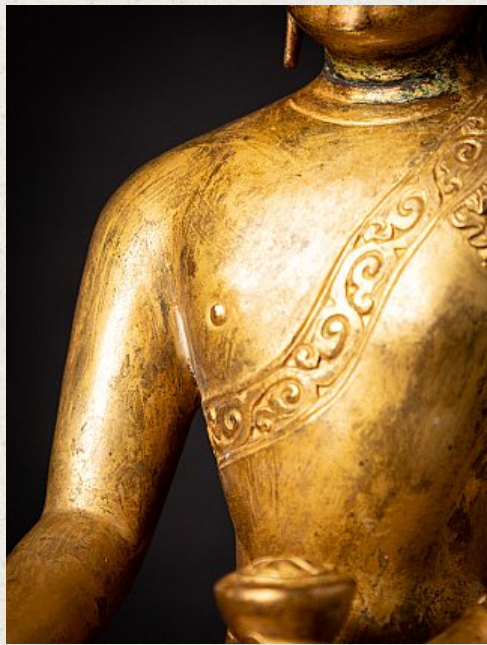

Old bronze Nepali Buddha statue

- Material : bronze
- 22,2 cm high
- 15 cm wide and 10,7 cm deep
- Fire gilded with 24 krt. gold
- Bhumisparsha mudra
- Middle 20th century
- High quality !
- Weight: 1,45 kgs
- Originating from Nepal
- Nr: 3701-32