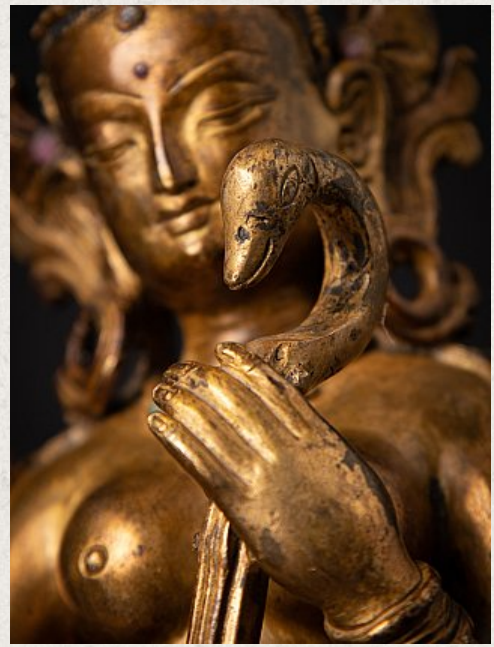

[See on website](#)