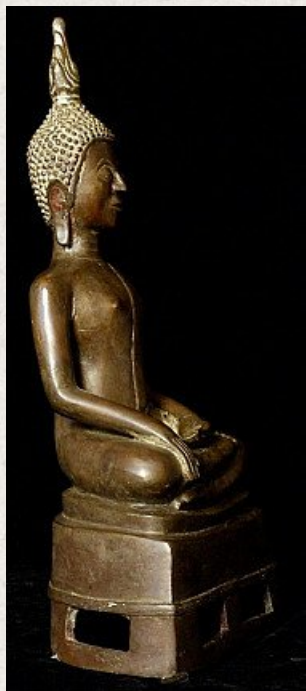

Antique Thai / Laos Buddha

- Material : bronze
- 46 cm high
- Bhumisparsha mudra
- 18-19th century
- Very nice patina !
- Traces of 24 krt. gold can be found
- The face is reminiscent of the area around the city of Nan in Eastern Thailand.
- Originating from Thailand / Laos
- Nr: 500

Original Buddhas

Rielerweg 71-73

7416 ZB Deventer

The Netherlands

www.originalbuddhas.com

info@originalbuddhas.com

+31-6-22192241