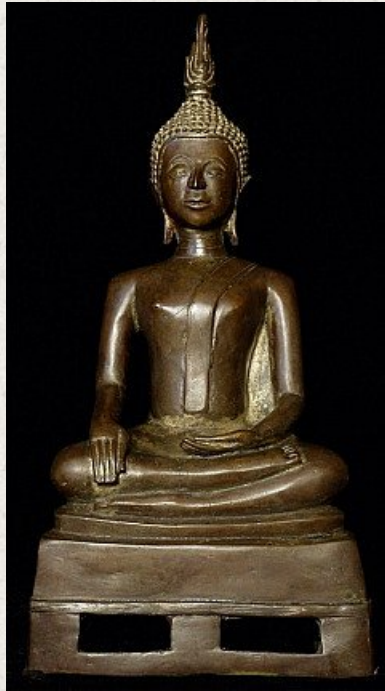

Antique Thai / Laos Buddha

- Material : bronze
- 46 cm high
- Bhumisparsha mudra
- 18-19th century
- Very nice patina !
- Traces of 24 krt. gold can be found
- The face is reminiscent of the area around the city of Nan in Eastern Thailand.
- Originating from Thailand / Laos
- Nr: 500

Original Buddhas

Rielerweg 71-73

7416 ZB Deventer

The Netherlands

www.originalbuddhas.com

info@originalbuddhas.com

+31-6-22192241