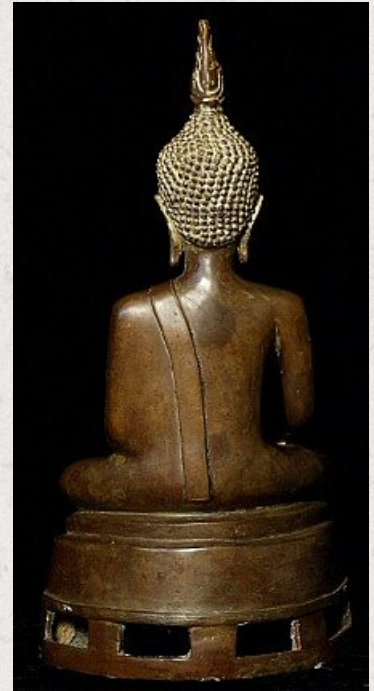

Antique Thai / Laos Buddha

- Material : bronze
- 46 cm high
- Bhumisparsha mudra
- 18-19th century
- Very nice patina !
- Traces of 24 krt. gold can be found
- The face is reminiscent of the area around the city of Nan in Eastern Thailand.
- Originating from Thailand / Laos
- Nr: 500

Original Buddhas

Rielerweg 71-73

7416 ZB Deventer

The Netherlands

www.originalbuddhas.com

info@originalbuddhas.com

+31-6-22192241