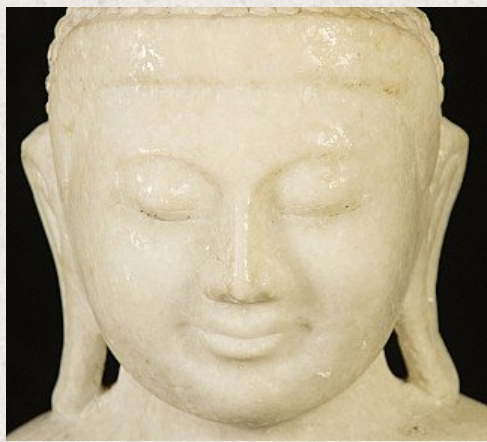

Old marble Buddha statue

- Material : marble
- 62 cm high
- 46 cm wide and 18,5 cm deep
- Mandalay style
- Bhumisparsha mudra
- Early 20th century
- With Burmes inscriptions - probably the name of family who once donated the Buddha
- Originating from Burma
- Nr: 537