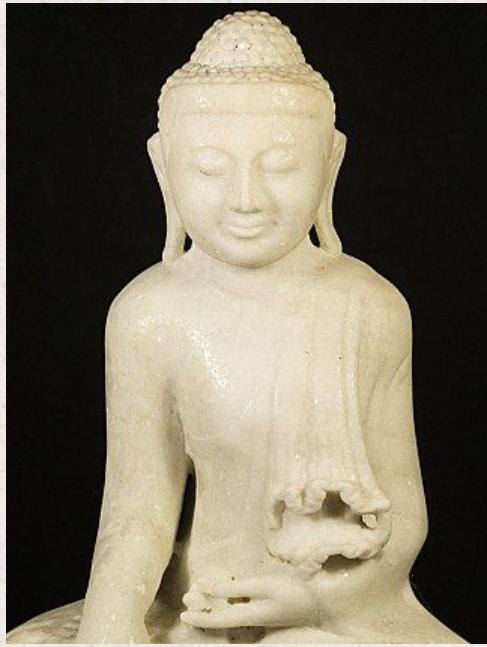

Old marble Buddha statue

- Material : marble
- 62 cm high
- 46 cm wide and 18,5 cm deep
- Mandalay style
- Bhumisparsha mudra
- Early 20th century
- With Burmes inscriptions - probably the name of family who once donated the Buddha
- Originating from Burma
- Nr: 537