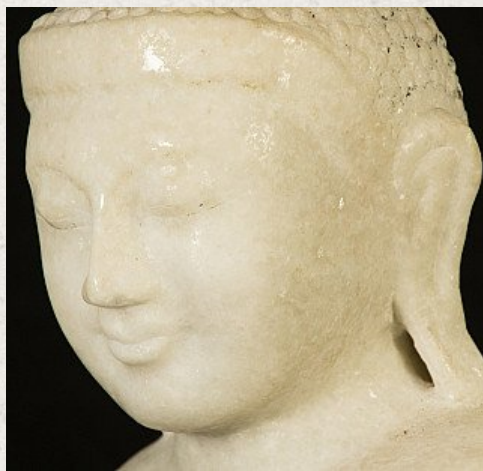

Old marble Buddha statue

- Material : marble
- 62 cm high
- 46 cm wide and 18,5 cm deep
- Mandalay style
- Bhumisparsha mudra
- Early 20th century
- With Burmes inscriptions - probably the name of family who once donated the Buddha
- Originating from Burma
- Nr: 537