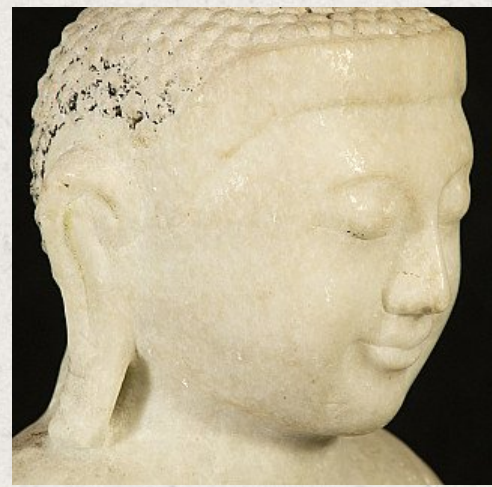

Old marble Buddha statue

- Material : marble
- 62 cm high
- 46 cm wide and 18,5 cm deep
- Mandalay style
- Bhumisparsha mudra
- Early 20th century
- With Burmes inscriptions - probably the name of family who once donated the Buddha
- Originating from Burma
- Nr: 537