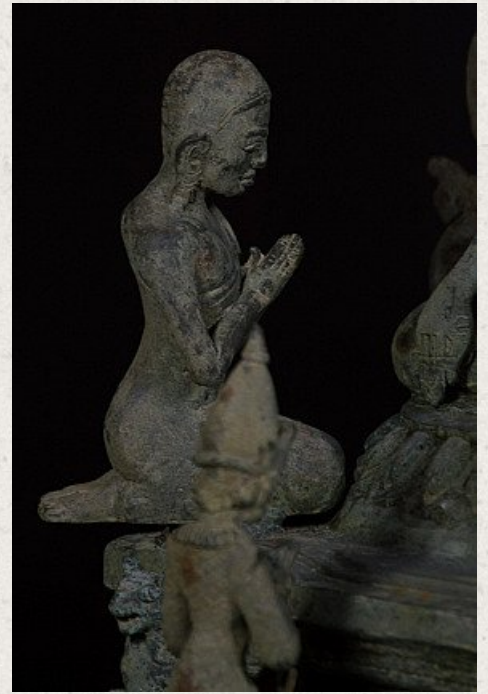

[See on website](#)