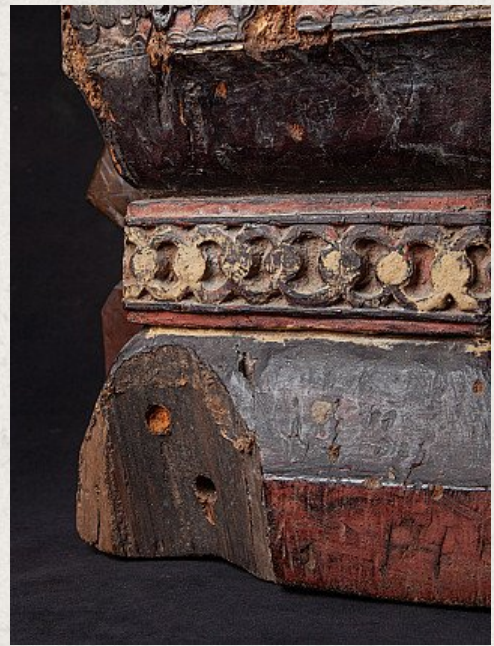

Antique wooden Mon Buddha statue

- Material : wood
- 79,4 cm high
- 40,5 cm wide and 22,7 cm deep
- With traces of 24 krt. gold
- Mon style
- Bhumisparsha mudra
- Early 19th century
- A very nice example of an original Mon Buddha !
- Weight: 11,71 kgs
- Originating from Burma
- Nr: 570-4
- Price : 1,850 euro