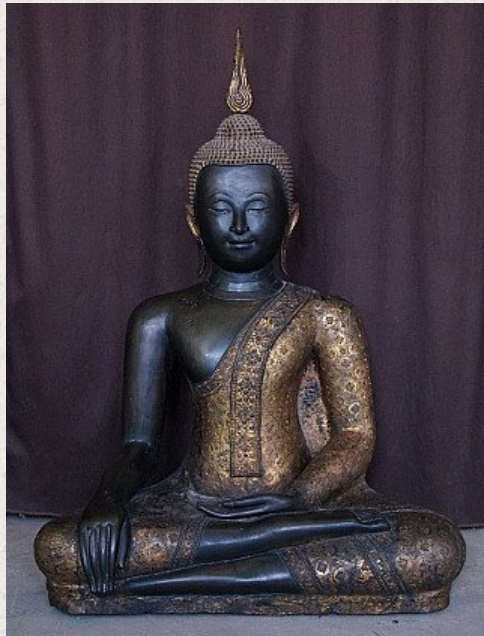

Antique Thai Buddha statue

- Material : bronze
- 93 cm high
- 67 cm wide - 42 cm deep
- Gilded with 24 krt. gold
- Bhumisparsha mudra
- 19th century
- Originating from Thailand
- Nr: 571-3

Original Buddhas

Rielerweg 71-73

7416 ZB Deventer

The Netherlands

www.originalbuddhas.com

info@originalbuddhas.com

+31-6-22192241