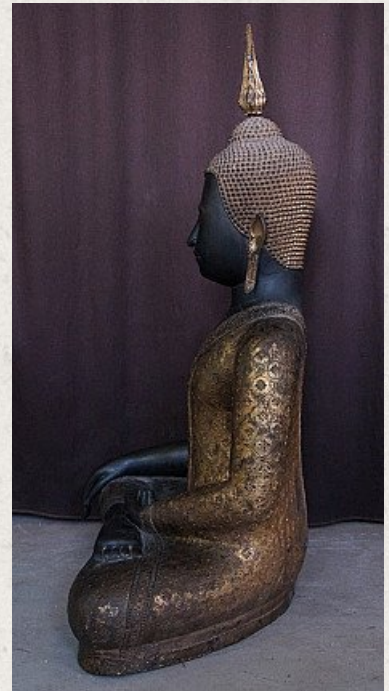

Antique Thai Buddha statue

- Material : bronze
- 93 cm high
- 67 cm wide - 42 cm deep
- Gilded with 24 krt. gold
- Bhumisparsha mudra
- 19th century
- Originating from Thailand
- Nr: 571-3

Original Buddhas

Rielerweg 71-73

7416 ZB Deventer

The Netherlands

www.originalbuddhas.com

info@originalbuddhas.com

+31-6-22192241