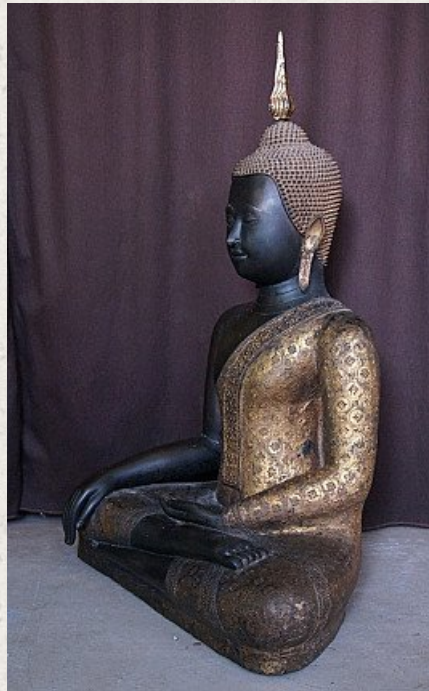

Antique Thai Buddha statue

- Material : bronze
- 93 cm high
- 67 cm wide - 42 cm deep
- Gilded with 24 krt. gold
- Bhumisparsha mudra
- 19th century
- Originating from Thailand
- Nr: 571-3

Original Buddhas

Rielerweg 71-73

7416 ZB Deventer

The Netherlands

www.originalbuddhas.com

info@originalbuddhas.com

+31-6-22192241