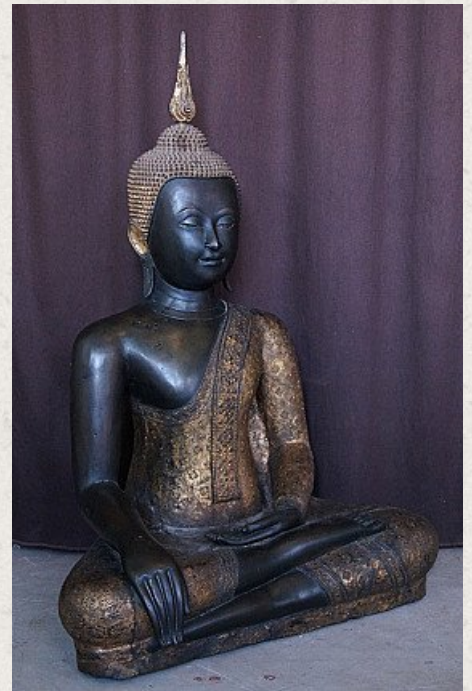

Antique Thai Buddha statue

- Material : bronze
- 93 cm high
- 67 cm wide - 42 cm deep
- Gilded with 24 krt. gold
- Bhumisparsha mudra
- 19th century
- Originating from Thailand
- Nr: 571-3

Original Buddhas

Rielerweg 71-73

7416 ZB Deventer

The Netherlands

www.originalbuddhas.com

info@originalbuddhas.com

+31-6-22192241