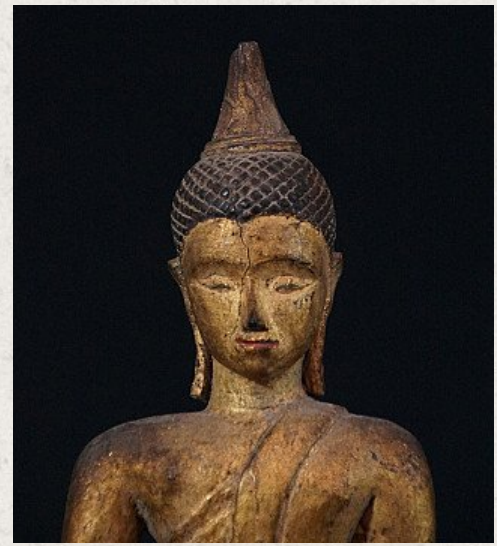

## Antique Lanna Buddha statue

- Material : wood
- 30 cm high
- The base is 15 x 11 x 4 cm
- Gilded with 24 krt. gold
- Bhumisparsha mudra
- 18th century
- With Lanna inscriptions
- Originating from North Thailand
- Nr: 572-1