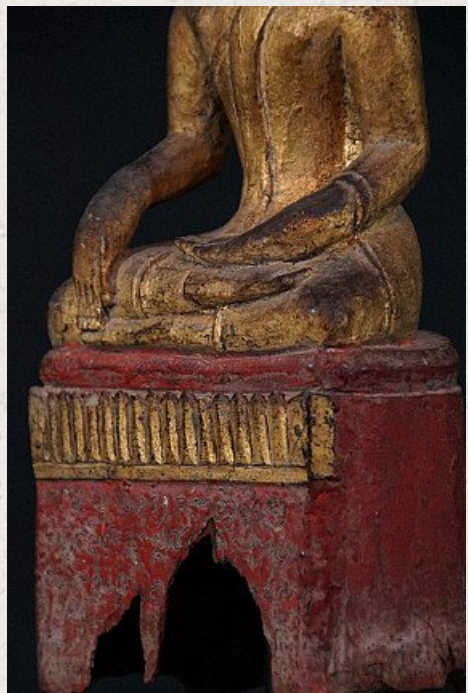

## Antique Lanna Buddha statue

- Material : wood
- 30 cm high
- The base is 15 x 11 x 4 cm
- Gilded with 24 krt. gold
- Bhumisparsha mudra
- 18th century
- With Lanna inscriptions
- Originating from North Thailand
- Nr: 572-1