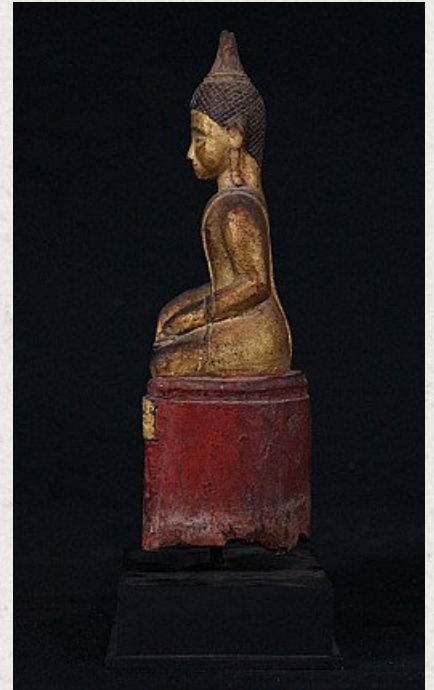

## Antique Lanna Buddha statue

- Material : wood
- 30 cm high
- The base is 15 x 11 x 4 cm
- Gilded with 24 krt. gold
- Bhumisparsha mudra
- 18th century
- With Lanna inscriptions
- Originating from North Thailand
- Nr: 572-1