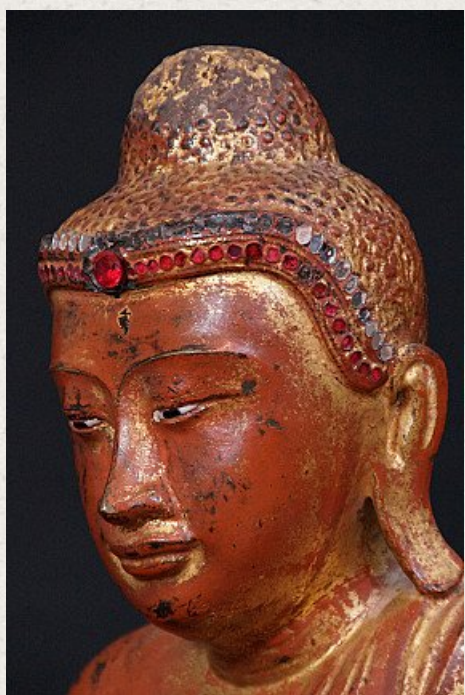

## Antique bronze Mandalay Buddha statue

- Material : bronze
- 48 cm high
- 38 cm wide
- Gilded with 24 krt. gold
- Mandalay style
- Bhumisparsha mudra
- 19th century
- With inlayed eyes
- Originating from Burma
- Nr: 573-1