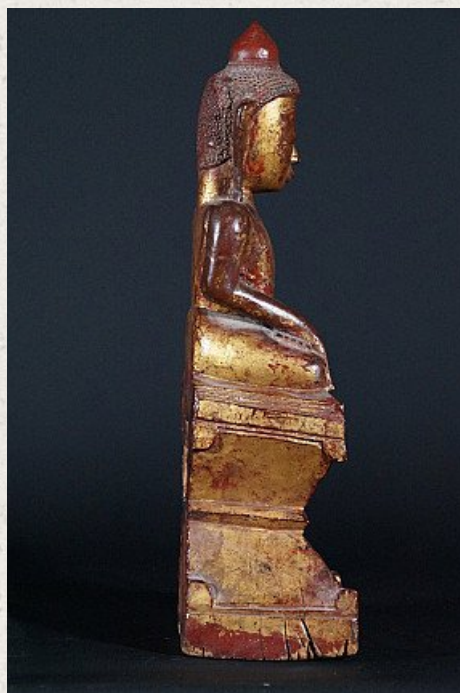

Antique Burmese Shan Buddha

- Material : wood
- 40.5 cm high
- 18 cm wide and 12,5 cm deep
- Gilded with 24 krt. gold
- Shan (Tai Yai) style
- Bhumisparsha mudra
- 18th century
- With hollow space in the backside of the base
- Originating from Burma
- Nr: 575-1

Original Buddhas

Rielerweg 71-73

7416 ZB Deventer

The Netherlands

www.originalbuddhas.com

info@originalbuddhas.com

+31-6-22192241