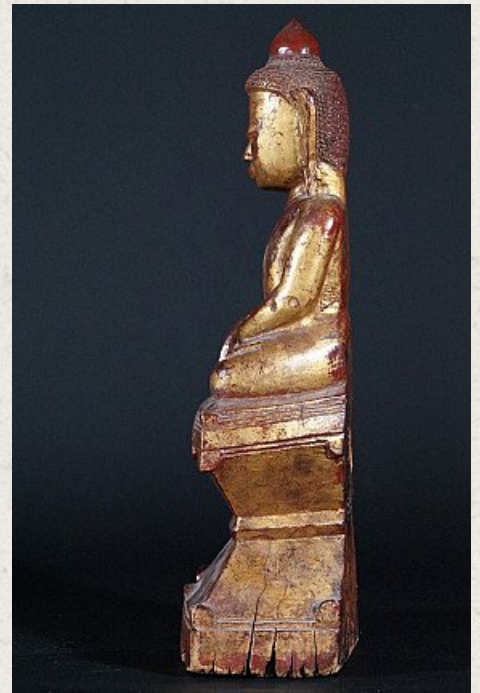

Antique Burmese Shan Buddha

- Material : wood
- 40.5 cm high
- 18 cm wide and 12,5 cm deep
- Gilded with 24 krt. gold
- Shan (Tai Yai) style
- Bhumisparsha mudra
- 18th century
- With hollow space in the backside of the base
- Originating from Burma
- Nr: 575-1

Original Buddhas

Rielerweg 71-73

7416 ZB Deventer

The Netherlands

www.originalbuddhas.com

info@originalbuddhas.com

+31-6-22192241