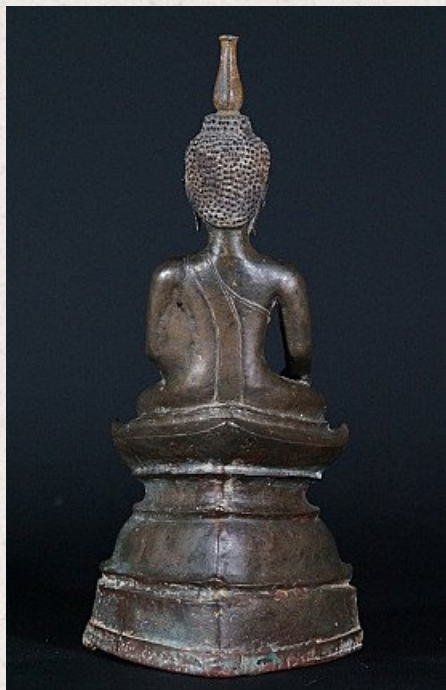

Antique Laos Buddha statue

- Material : bronze
- 39,5 cm high
- 18 cm wide and 12,5 cm deep
- Bhumisparsha mudra
- 17th century
- Very high quality !
- Originating from Laos
- Nr: 575-2

Original Buddhas

Rielerweg 71-73

7416 ZB Deventer

The Netherlands

www.originalbuddhas.com

info@originalbuddhas.com

+31-6-22192241