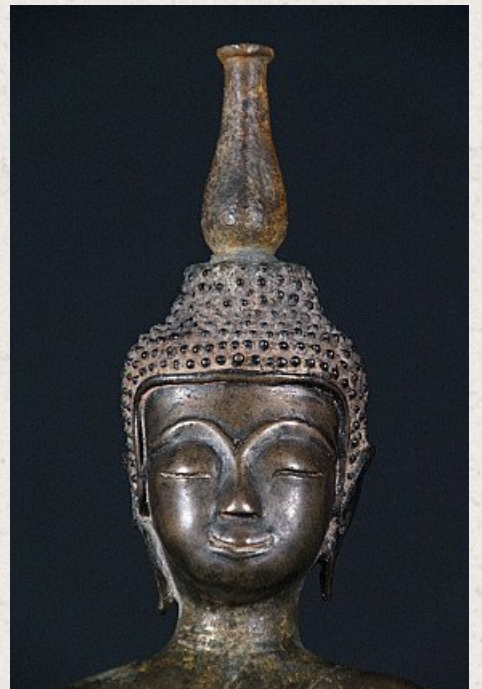

[See on website](#)