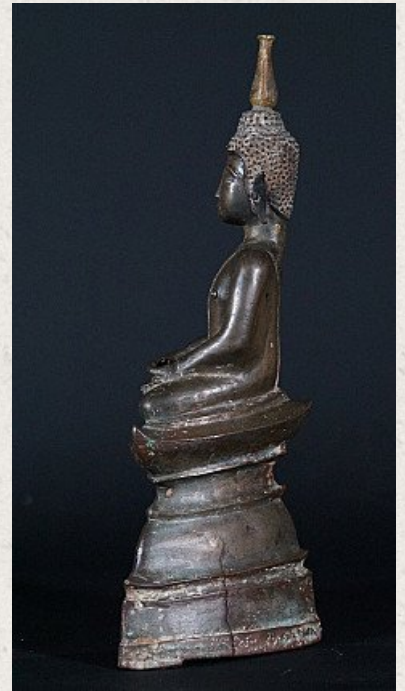

Antique Laos Buddha statue

- Material : bronze
- 39,5 cm high
- 18 cm wide and 12,5 cm deep
- Bhumisparsha mudra
- 17th century
- Very high quality !
- Originating from Laos
- Nr: 575-2

Original Buddhas

Rielerweg 71-73

7416 ZB Deventer

The Netherlands

www.originalbuddhas.com

info@originalbuddhas.com

+31-6-22192241