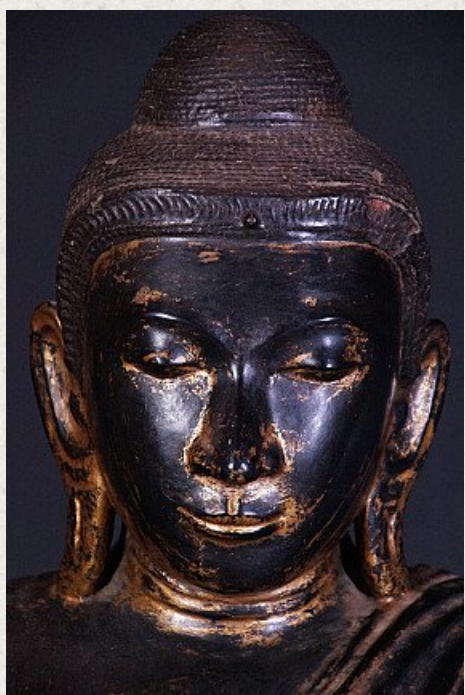

[See on website](#)