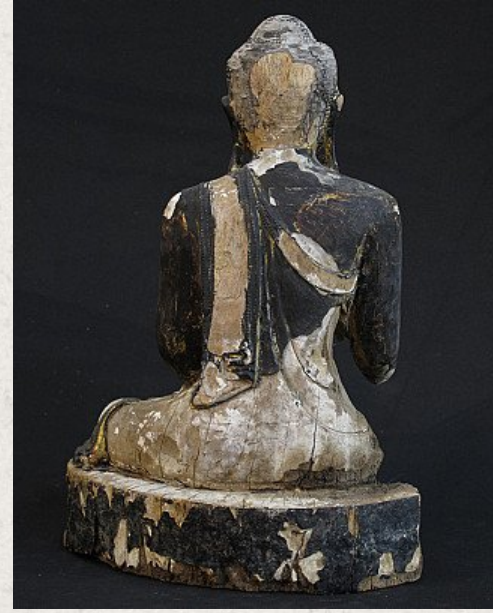

## Antique sitting Buddha

- Material : wood
- 38,5 cm high
- Mandalay style
- Originating from Burma
- Nr: 606-1

[See on website](#)