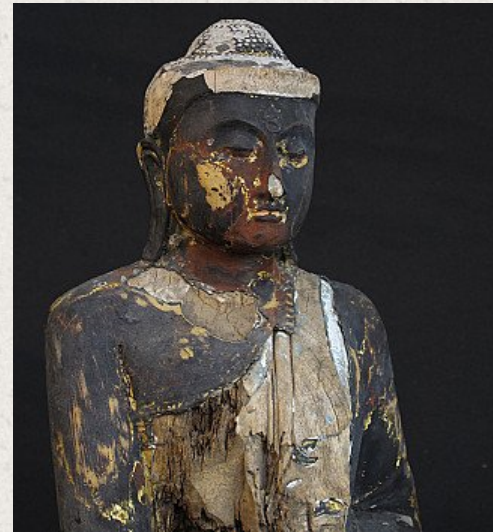

## Antique sitting Buddha

- Material : wood
- 38,5 cm high
- Mandalay style
- Originating from Burma
- Nr: 606-1

[See on website](#)