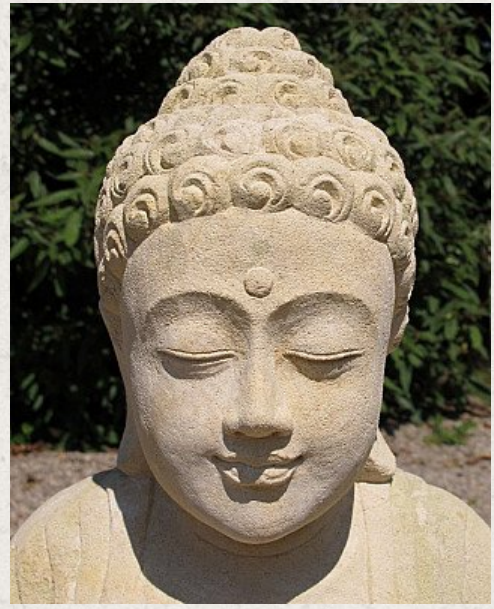

[See on website](#)