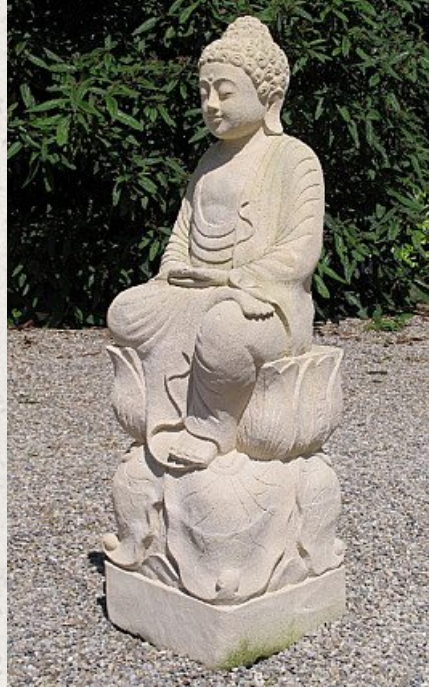

New Limestone Buddha

- Material: Limestone
- 106 cm high
- Dhyana mudra
- Originating from Indonesia
- Nr: 624-2

Original Buddhas

Rielerweg 71-73

7416 ZB Deventer

The Netherlands

www.originalbuddhas.com

info@originalbuddhas.com

+31-6-22192241