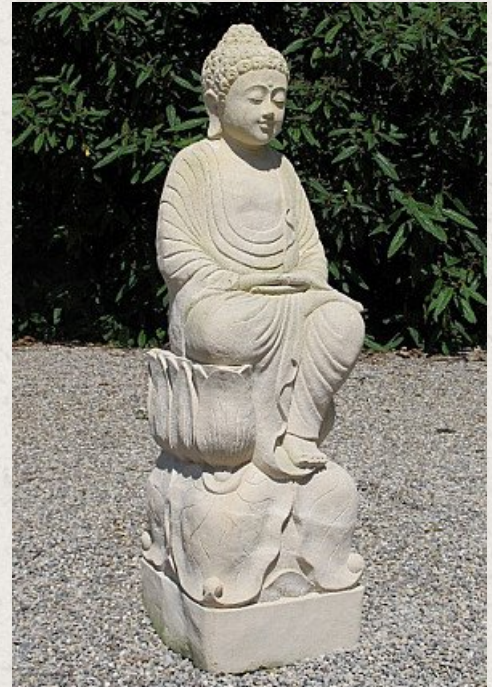

New Limestone Buddha

- Material: Limestone
- 106 cm high
- Dhyana mudra
- Originating from Indonesia
- Nr: 624-2

Original Buddhas

Rielerweg 71-73

7416 ZB Deventer

The Netherlands

www.originalbuddhas.com

info@originalbuddhas.com

+31-6-22192241