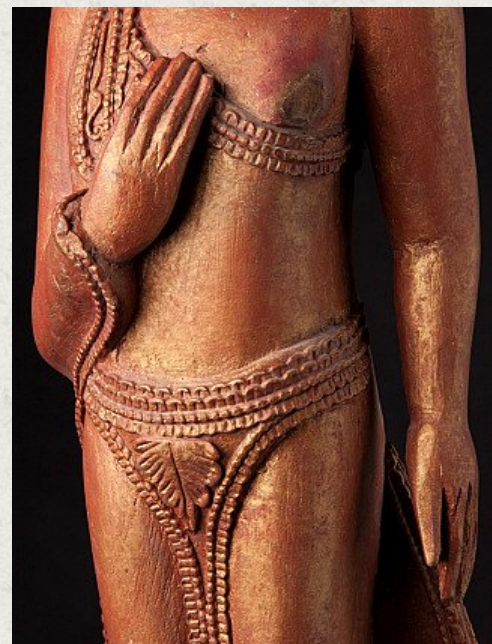

Old wooden Buddha statue

- Material : wood
- 58 cm high
- 15,5 cm wide and 15,5 cm deep
- Middle 20th century
- Originating from Burma
- Nr: 635-5

[See on website](#)