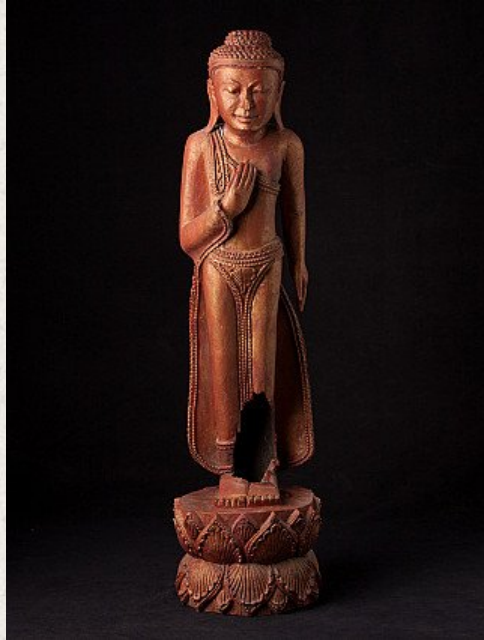

Old wooden Buddha statue

- Material : wood
- 58 cm high
- 15,5 cm wide and 15,5 cm deep
- Middle 20th century
- Originating from Burma
- Nr: 635-5

[See on website](#)