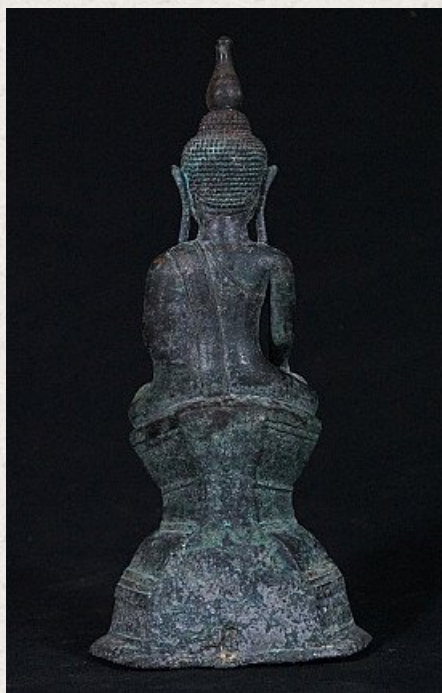

18th century Shan Buddha

- Material : bronze
- 28,5 cm high
- 13 cm wide
- Traces of 24 krt. gold on the face
- Shan (Tai Yai) style
- Bhumisparsha mudra
- 18th century
- Burmese inscriptions on the base
- Originating from Burma
- Nr: 645-4

Original Buddhas

Rielerweg 71-73

7416 ZB Deventer

The Netherlands

www.originalbuddhas.com

info@originalbuddhas.com

+31-6-22192241