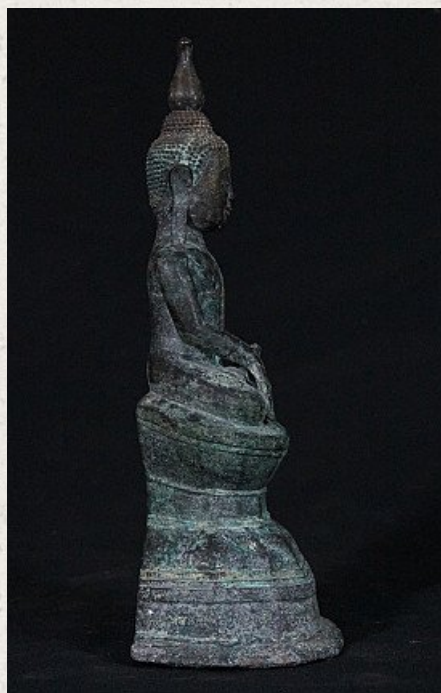

18th century Shan Buddha

- Material : bronze
- 28,5 cm high
- 13 cm wide
- Traces of 24 krt. gold on the face
- Shan (Tai Yai) style
- Bhumisparsha mudra
- 18th century
- Burmese inscriptions on the base
- Originating from Burma
- Nr: 645-4

Original Buddhas

Rielerweg 71-73

7416 ZB Deventer

The Netherlands

www.originalbuddhas.com

info@originalbuddhas.com

+31-6-22192241