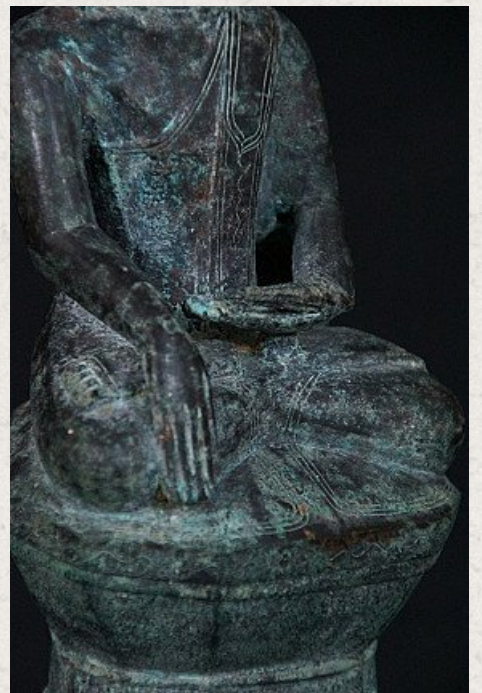

[See on website](#)