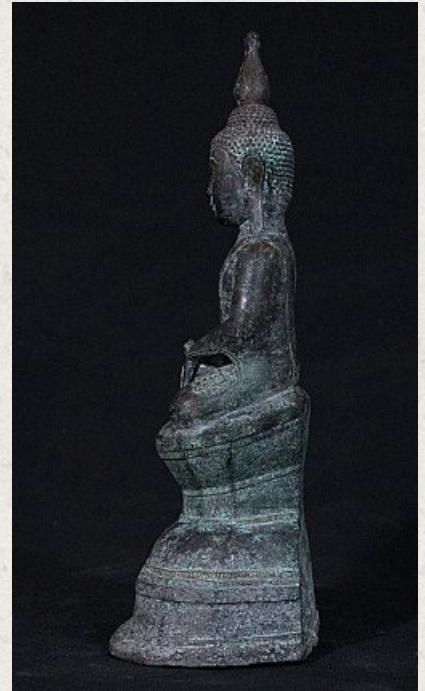

18th century Shan Buddha

- Material : bronze
- 28,5 cm high
- 13 cm wide
- Traces of 24 krt. gold on the face
- Shan (Tai Yai) style
- Bhumisparsha mudra
- 18th century
- Burmese inscriptions on the base
- Originating from Burma
- Nr: 645-4

Original Buddhas

Rielerweg 71-73

7416 ZB Deventer

The Netherlands

www.originalbuddhas.com

info@originalbuddhas.com

+31-6-22192241