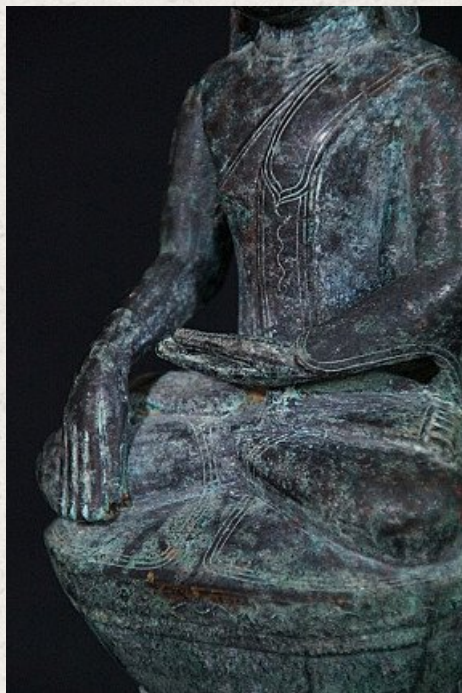

[See on website](#)