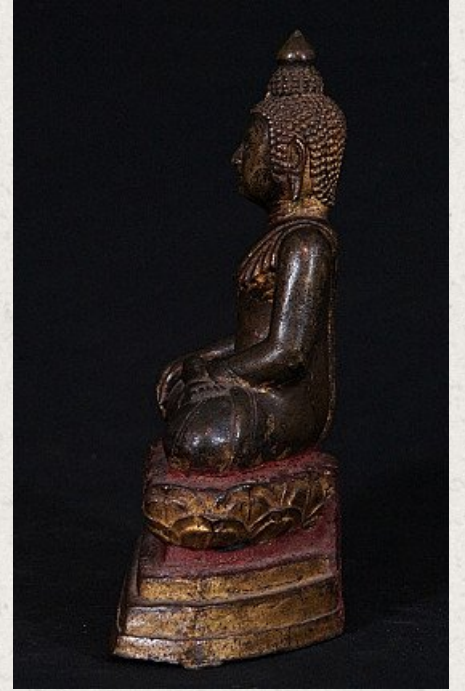

## 16-17th century North Thai Buddha

- Material : bronze
- 27,5 cm high
- 18 cm wide
- With traces of 24 krt. gold
- Bhumisparsha mudra
- 16-17th century
- A very nice and special piece !
- Originating from North Thailand
- Nr: 645-7