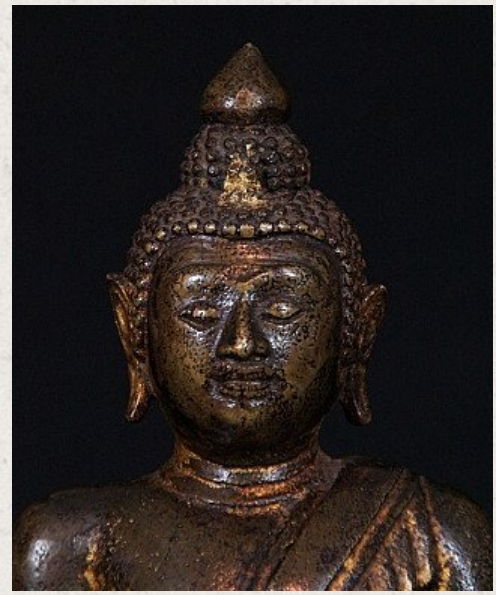

## 16-17th century North Thai Buddha

- Material : bronze
- 27,5 cm high
- 18 cm wide
- With traces of 24 krt. gold
- Bhumisparsha mudra
- 16-17th century
- A very nice and special piece !
- Originating from North Thailand
- Nr: 645-7