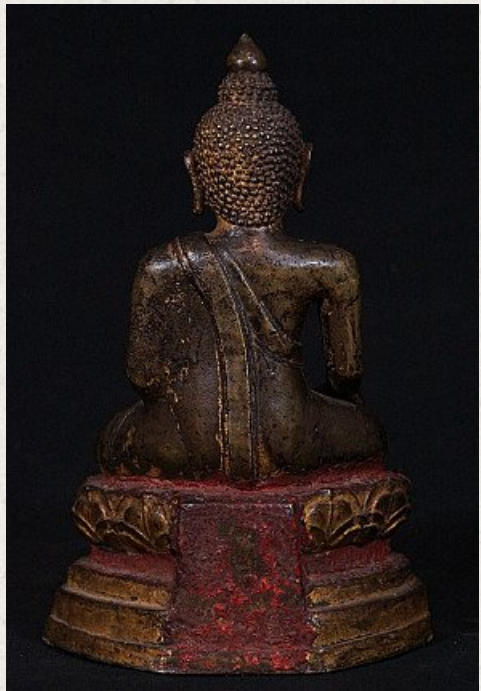

## 16-17th century North Thai Buddha

- Material : bronze
- 27,5 cm high
- 18 cm wide
- With traces of 24 krt. gold
- Bhumisparsha mudra
- 16-17th century
- A very nice and special piece !
- Originating from North Thailand
- Nr: 645-7