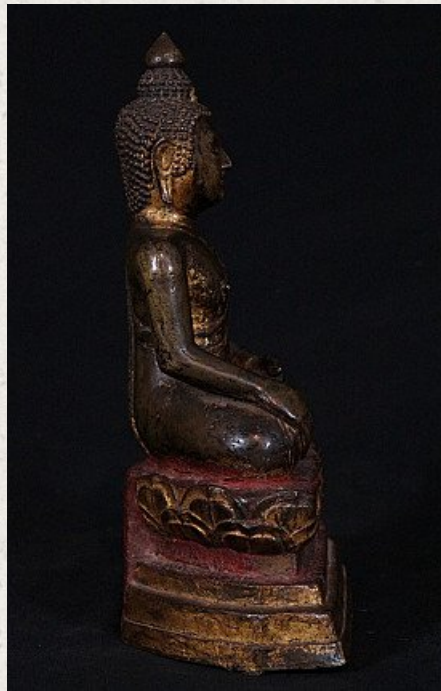

## 16-17th century North Thai Buddha

- Material : bronze
- 27,5 cm high
- 18 cm wide
- With traces of 24 krt. gold
- Bhumisparsha mudra
- 16-17th century
- A very nice and special piece !
- Originating from North Thailand
- Nr: 645-7