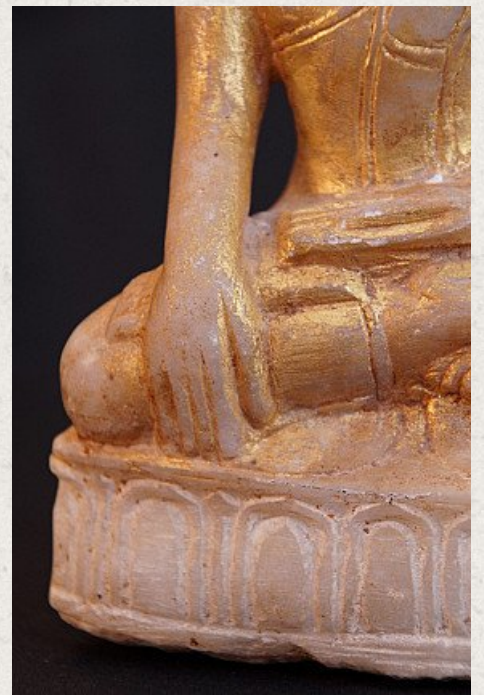

[See on website](#)