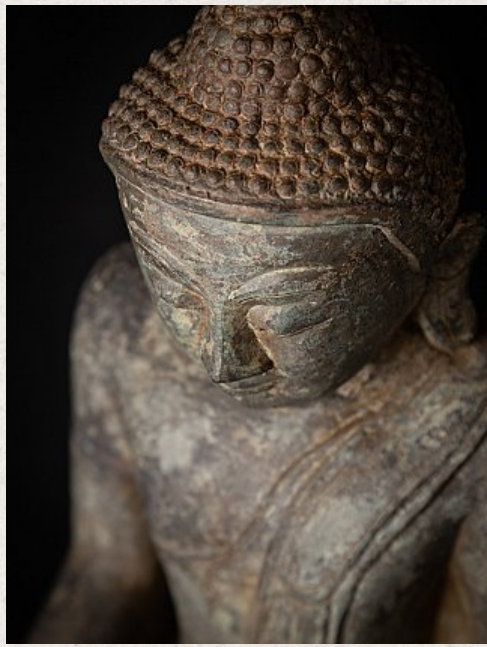

[See on website](#)