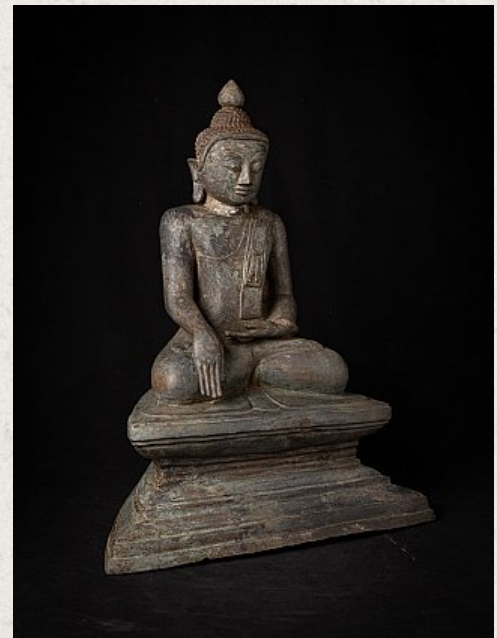

Antique bronze Burmese Buddha statue

- Material : bronze
- 48,5 cm high
- 37,7 cm wide and 23 cm deep
- Shan (Tai Yai) style
- Bhumisparsha mudra
- Early 20th century
- Weight: 9,9 kgs
- Originating from Burma
- Nr: 666-9

Original Buddhas

Rielerweg 71-73

7416 ZB Deventer

The Netherlands

www.originalbuddhas.com

info@originalbuddhas.com

+31-6-22192241