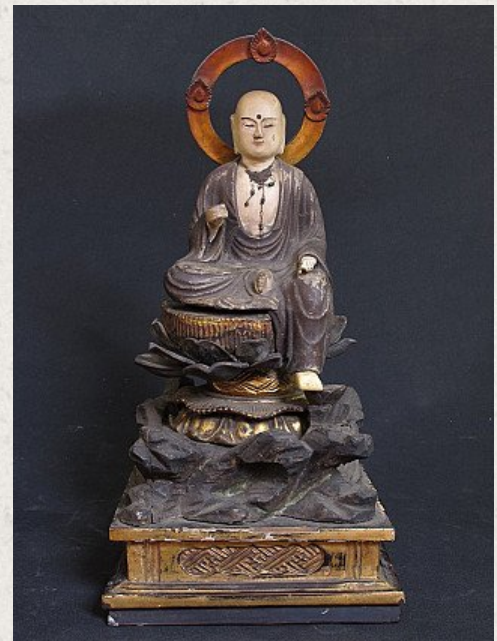

Antique Japanese Shinto shrine

- Material : wood
- 46 cm high
- 23,5 cm wide
- 18 cm deep
- 18th century, mid EDO period
- A nicely carved Jizo with a hanging leg seated on a lotus dais.
  Rosewood color Shinto Shrine. Inlaid chrystal eyes.
- Originating from Japan
- Nr: 699-2

Original Buddhas

Rielerweg 71-73

7416 ZB Deventer

The Netherlands

www.originalbuddhas.com

info@originalbuddhas.com

+31-6-22192241