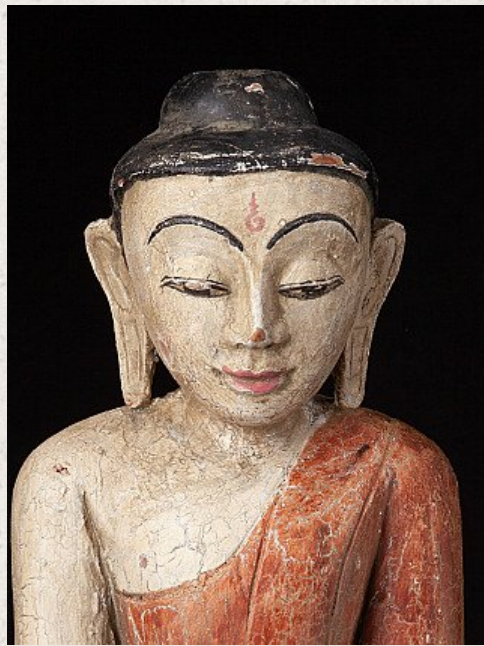

## Old wooden Shan Buddha statue

- Material : wood
- 69 cm high
- 28 cm wide and 20 cm deep
- Bhumisparsha mudra
- Middle 20th century
- Originating from Burma
- Nr: 720-8

[See on website](#)