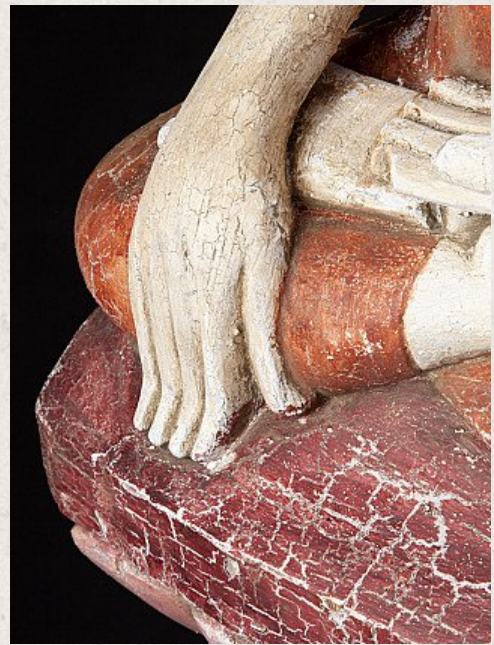

## Old wooden Shan Buddha statue

- Material : wood
- 69 cm high
- 28 cm wide and 20 cm deep
- Bhumisparsha mudra
- Middle 20th century
- Originating from Burma
- Nr: 720-8

[See on website](#)