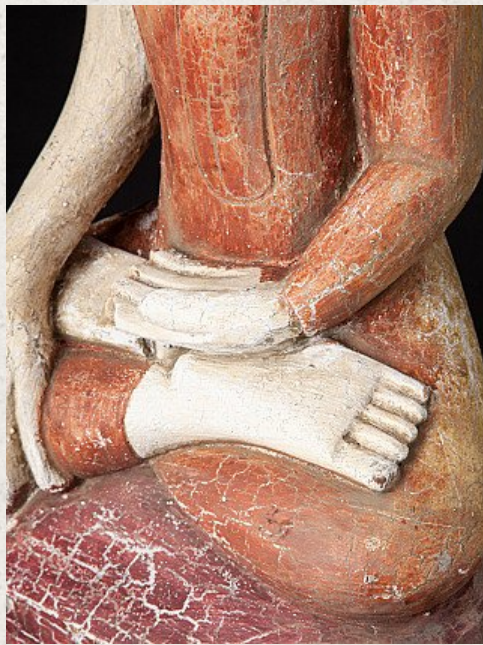

## Old wooden Shan Buddha statue

- Material : wood
- 69 cm high
- 28 cm wide and 20 cm deep
- Bhumisparsha mudra
- Middle 20th century
- Originating from Burma
- Nr: 720-8

[See on website](#)