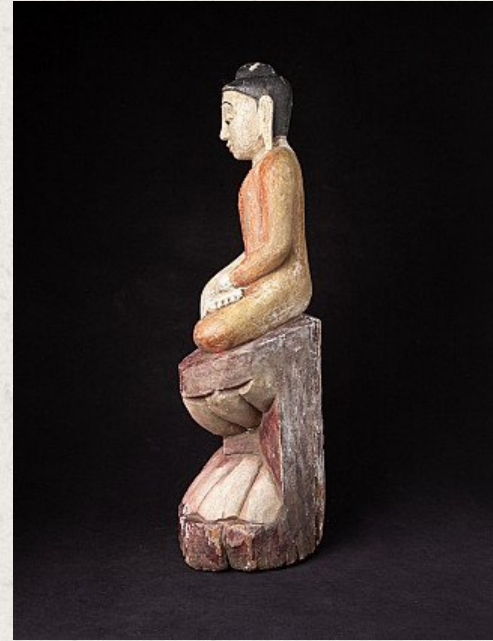

## Old wooden Shan Buddha statue

- Material : wood
- 69 cm high
- 28 cm wide and 20 cm deep
- Bhumisparsha mudra
- Middle 20th century
- Originating from Burma
- Nr: 720-8

[See on website](#)