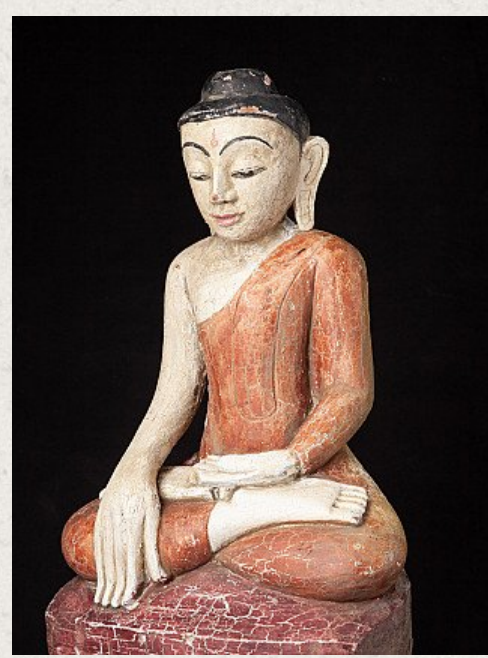

## Old wooden Shan Buddha statue

- Material : wood
- 69 cm high
- 28 cm wide and 20 cm deep
- Bhumisparsha mudra
- Middle 20th century
- Originating from Burma
- Nr: 720-8

[See on website](#)