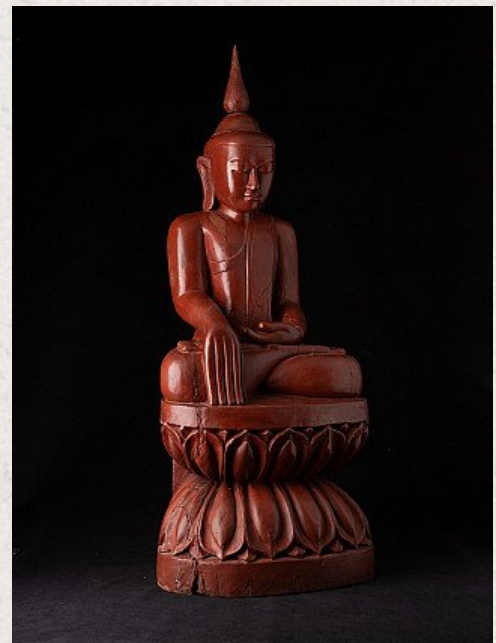

Old sitting Buddha

- Material : wood
- 78,5 cm high
- 31,5 cm wide and 24,5 cm deep
- Bhumisparsha mudra
- Middle 20th century
- Weight: 13,45 kgs
- Originating from Burma
- Nr: 734-16

Original Buddhas

Rielerweg 71-73

7416 ZB Deventer

The Netherlands

www.originalbuddhas.com

info@originalbuddhas.com

+31-6-22192241