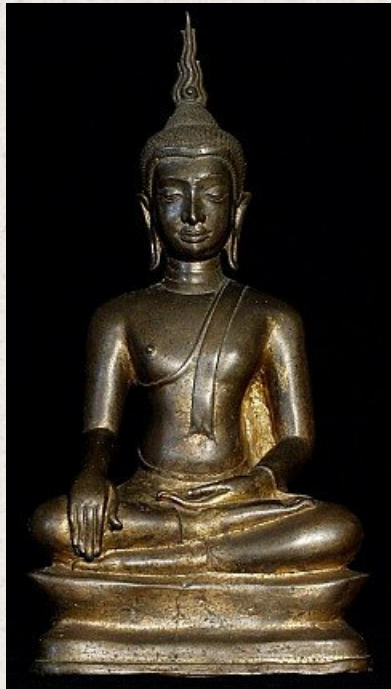

Antique Utong-C Thai Buddha

- Material : bronze
- 37 cm high
- Dates from the end of the Utong style and is contemporary with the Ayuthaya style.
- The distinctive pinched base with the overhanging knees. band between the forehead and hair, relatively short hands and feet, pierced ears, and tall flat-backed flame atop his head are all typical of this type.
- Bhumisparsha mudra
- 16/17th century
- Some original gilding remains, as seen in the photos. From an old UK collection. No damage or repair.
- This is perhaps the finest late Utong Buddha I have ever offered - especially in such exceptional condition and in such a good size.
- Originating from Thailand
- Nr: 765

Original Buddhas

Rielerweg 71-73

7416 ZB Deventer

The Netherlands

www.originalbuddhas.com

info@originalbuddhas.com

+31-6-22192241