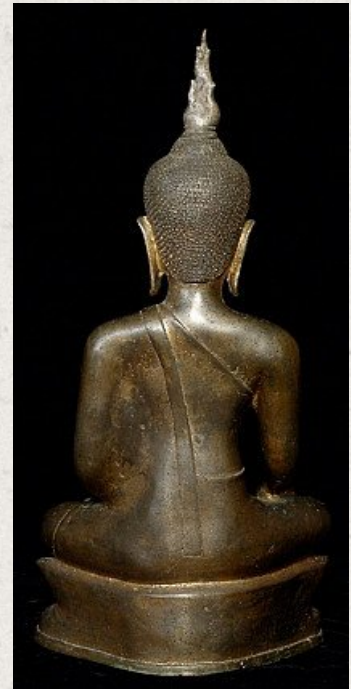

Antique Utong-C Thai Buddha

- Material : bronze
- 37 cm high
- Dates from the end of the Utong style and is contemporary with the Ayuthaya style.
- The distinctive pinched base with the overhanging knees. band between the forehead and hair, relatively short hands and feet, pierced ears, and tall flat-backed flame atop his head are all typical of this type.
- Bhumisparsha mudra
- 16/17th century
- Some original gilding remains, as seen in the photos. From an old UK collection. No damage or repair.
- This is perhaps the finest late Utong Buddha I have ever offered - especially in such exceptional condition and in such a good size.
- Originating from Thailand
- Nr: 765

Original Buddhas

Rielerweg 71-73

7416 ZB Deventer

The Netherlands

www.originalbuddhas.com

info@originalbuddhas.com

+31-6-22192241