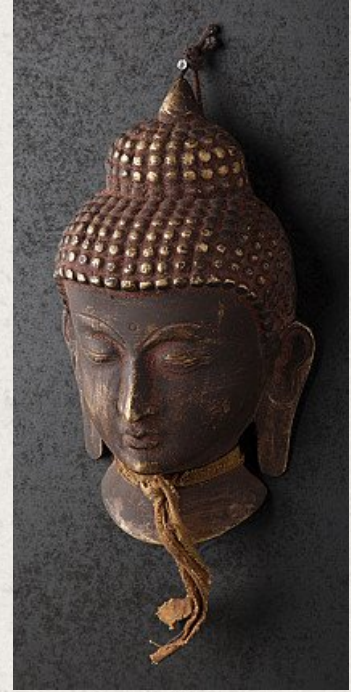

Nepali bronze Buddha head

- Material : bronze
- 14,2 cm high
- 8,5 cm wide and 4,8 cm deep
- Originating from Nepal
- Nr: 772-22

[See on website](#)