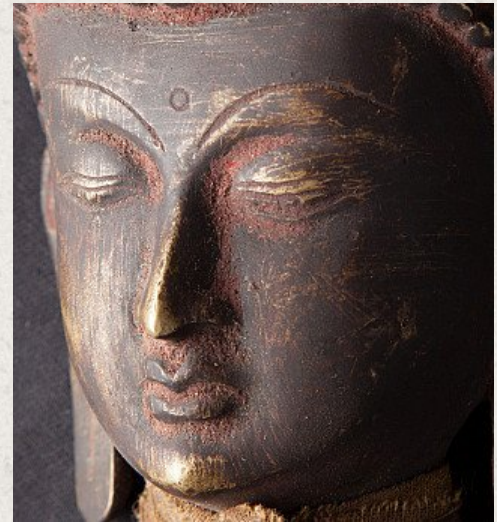

Nepali bronze Buddha head

- Material : bronze
- 14,2 cm high
- 8,5 cm wide and 4,8 cm deep
- Originating from Nepal
- Nr: 772-22

[See on website](#)