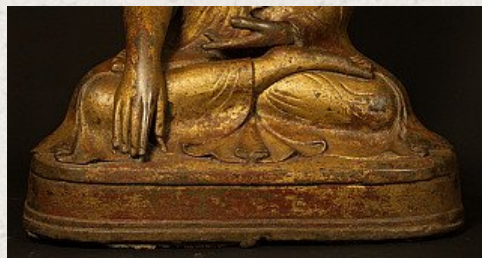

[See on website](#)