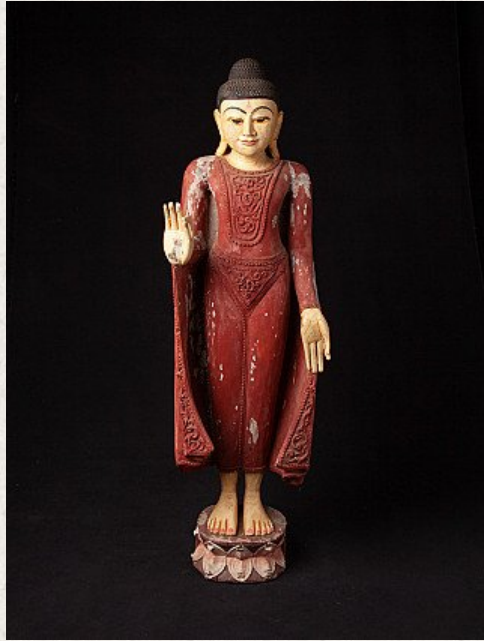

Old wooden Burmese Buddha statue

- Material : wood
- 98,5 cm high
- 25,5 cm wide and 22,5 cm deep
- Vitarka mudra
- Middle 20th century
- Originating from Burma
- Nr: 933-15

[See on website](#)