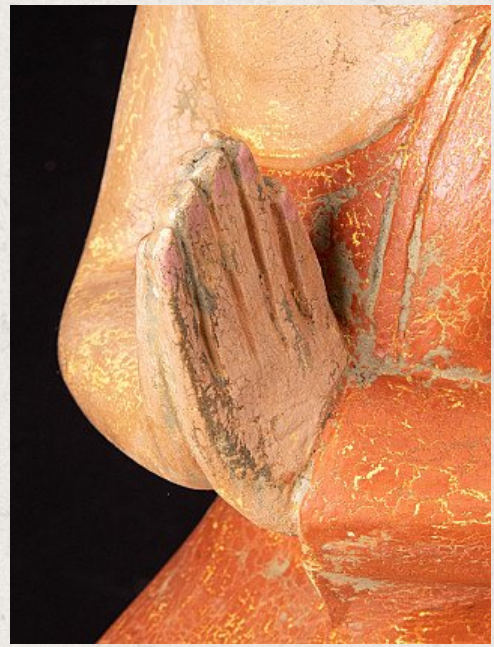

Old wooden Burmese monk statue

- Material : wood
- 46,5 cm high
- 20,7 cm wide and 21,4 cm deep
- Namaskara mudra
- Middle 20th century
- Originating from Burma
- Nr: A-238

[See on website](#)