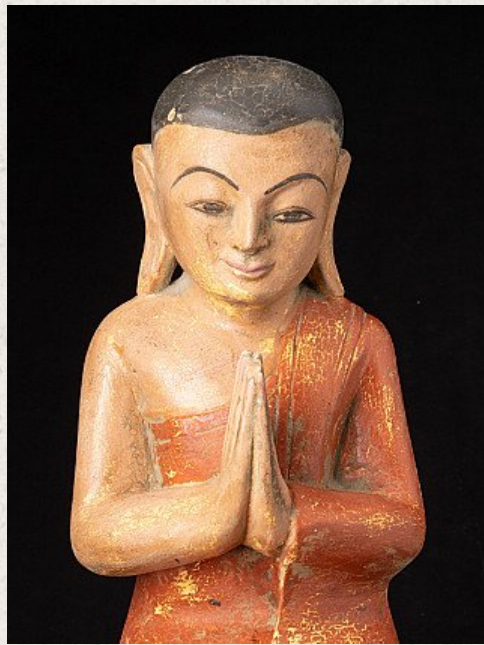

Old wooden Burmese monk statue

- Material : wood
- 46,5 cm high
- 20,7 cm wide and 21,4 cm deep
- Namaskara mudra
- Middle 20th century
- Originating from Burma
- Nr: A-238

[See on website](#)