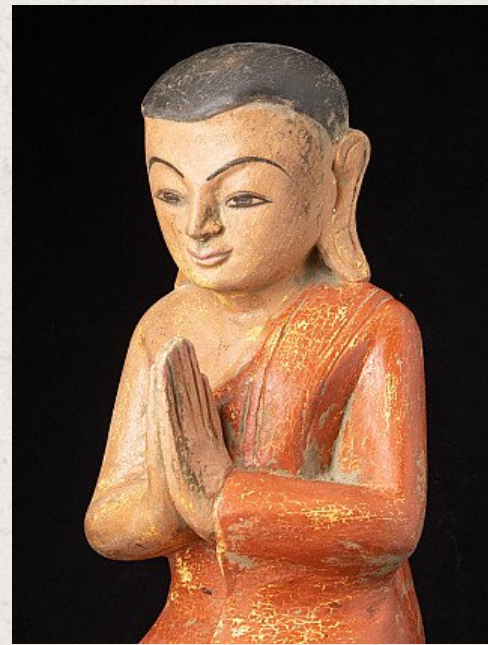

Old wooden Burmese monk statue

- Material : wood
- 46,5 cm high
- 20,7 cm wide and 21,4 cm deep
- Namaskara mudra
- Middle 20th century
- Originating from Burma
- Nr: A-238

[See on website](#)