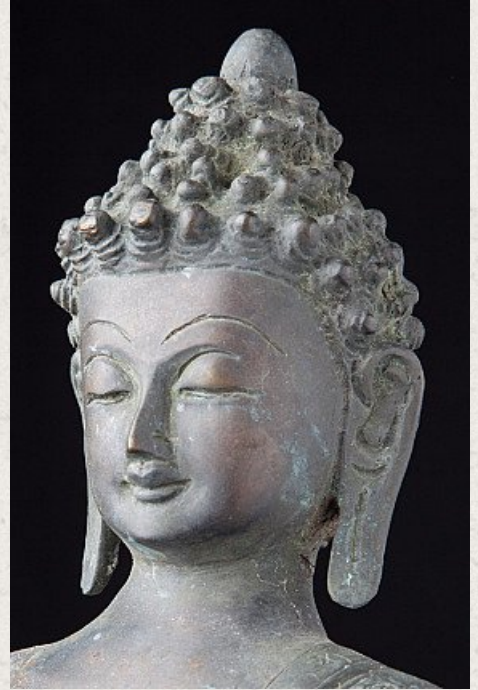

## Bronze Buddha statue

- Material : bronze
- 33 cm high
- 21 cm wide and 14 cm deep
- Bhumisparsha mudra
- Originating from Nepal
- Nr: DE-1

[See on website](#)