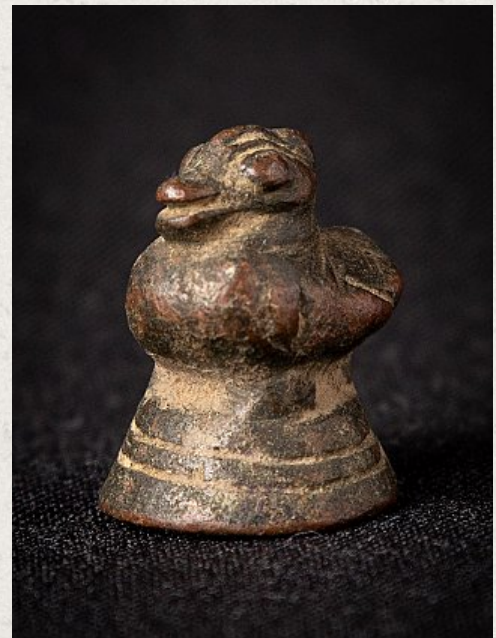

Antique bronze Opium weight

- Material : bronze
- 2,1 cm high
- 2 cm wide and 2 cm deep
- Mon style
- 18th century
- Shape : Mon-Duck
- Weight: 32 grams
- Originating from Burma
- Nr: G-102

Original Buddhas

Rielerweg 71-73

7416 ZB Deventer

The Netherlands

www.originalbuddhas.com

info@originalbuddhas.com

+31-6-22192241