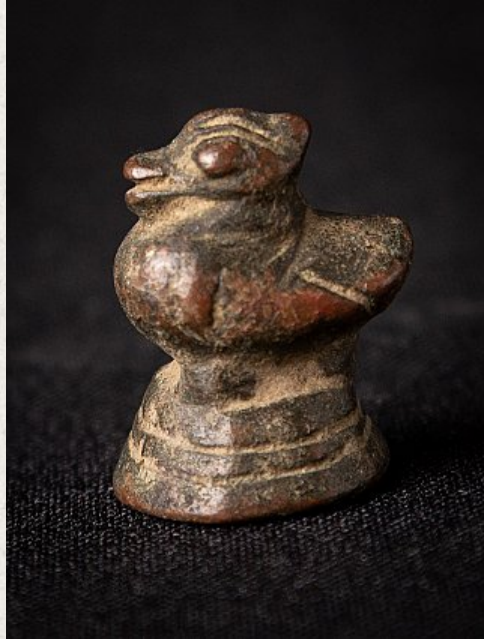

Antique bronze Opium weight

- Material : bronze
- 2,1 cm high
- 2 cm wide and 2 cm deep
- Mon style
- 18th century
- Shape : Mon-Duck
- Weight: 32 grams
- Originating from Burma
- Nr: G-102

Original Buddhas

Rielerweg 71-73

7416 ZB Deventer

The Netherlands

www.originalbuddhas.com

info@originalbuddhas.com

+31-6-22192241