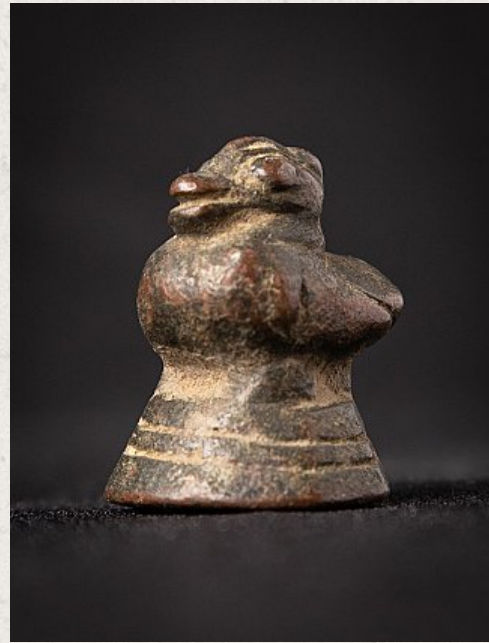

[See on website](#)