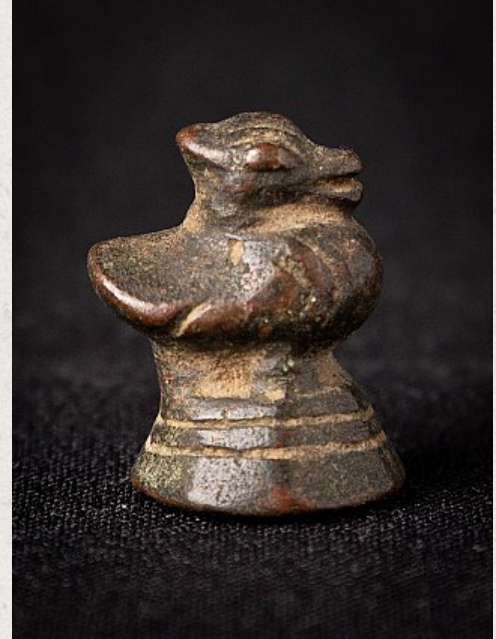

Antique bronze Opium weight

- Material : bronze
- 2,1 cm high
- 2 cm wide and 2 cm deep
- Mon style
- 18th century
- Shape : Mon-Duck
- Weight: 32 grams
- Originating from Burma
- Nr: G-102

Original Buddhas

Rielerweg 71-73

7416 ZB Deventer

The Netherlands

www.originalbuddhas.com

info@originalbuddhas.com

+31-6-22192241