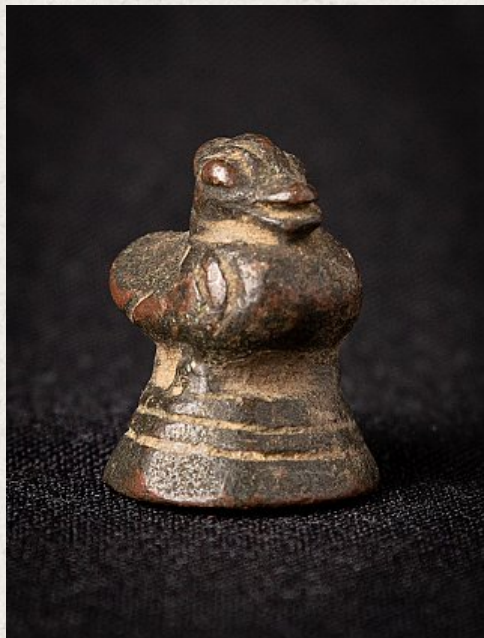

Antique bronze Opium weight

- Material : bronze
- 2,1 cm high
- 2 cm wide and 2 cm deep
- Mon style
- 18th century
- Shape : Mon-Duck
- Weight: 32 grams
- Originating from Burma
- Nr: G-102

Original Buddhas

Rielerweg 71-73

7416 ZB Deventer

The Netherlands

www.originalbuddhas.com

info@originalbuddhas.com

+31-6-22192241