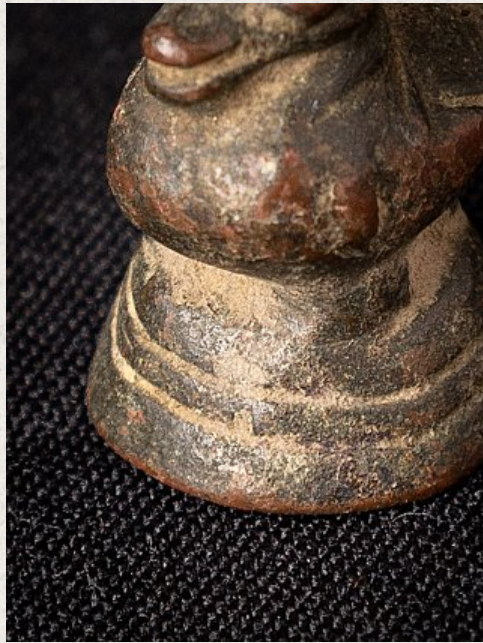

[See on website](#)