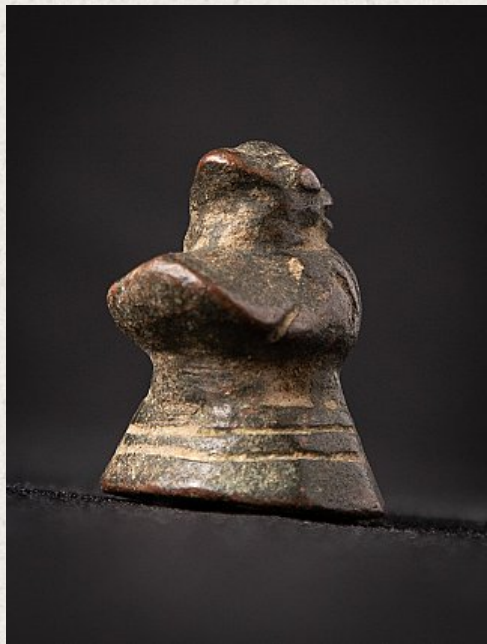

[See on website](#)