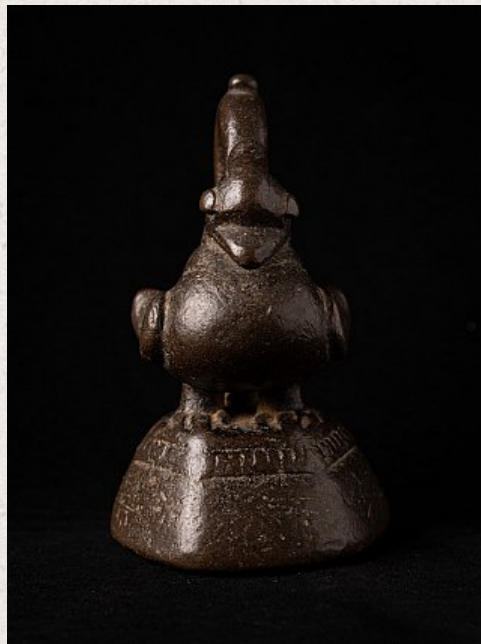

Antique Burmese bronze Opiumweight

- Material : bronze
- 12,3 cm high
- 7,2 cm wide and 8 cm deep
- 19th century
- Weight: 1,52 kgs
- Originating from Burma
- Nr: G-19

Rielerweg 71-73
7416 ZB Deventer
The Netherlands
www.originalbuddhas.com
info@originalbuddhas.com
+31-6-22192241