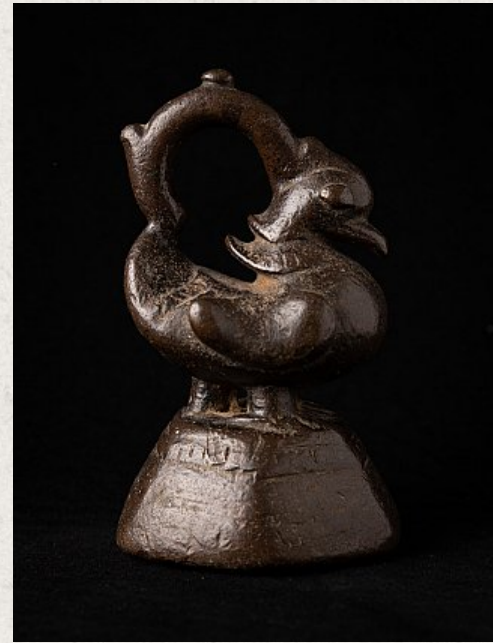

Antique Burmese bronze Opiumweight

- Material : bronze
- 12,3 cm high
- 7,2 cm wide and 8 cm deep
- 19th century
- Weight: 1,52 kgs
- Originating from Burma
- Nr: G-19

Rielerweg 71-73
7416 ZB Deventer
The Netherlands
www.originalbuddhas.com
info@originalbuddhas.com
+31-6-22192241