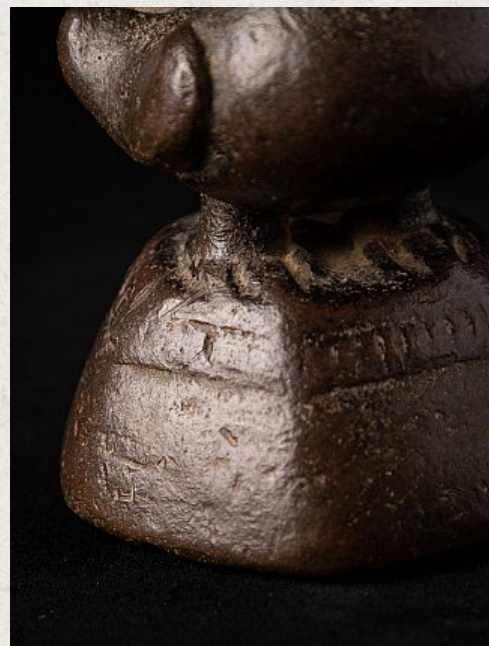

Antique Burmese bronze Opiumweight

- Material : bronze
- 12,3 cm high
- 7,2 cm wide and 8 cm deep
- 19th century
- Weight: 1,52 kgs
- Originating from Burma
- Nr: G-19

Rielerweg 71-73
7416 ZB Deventer
The Netherlands
www.originalbuddhas.com
info@originalbuddhas.com
+31-6-22192241