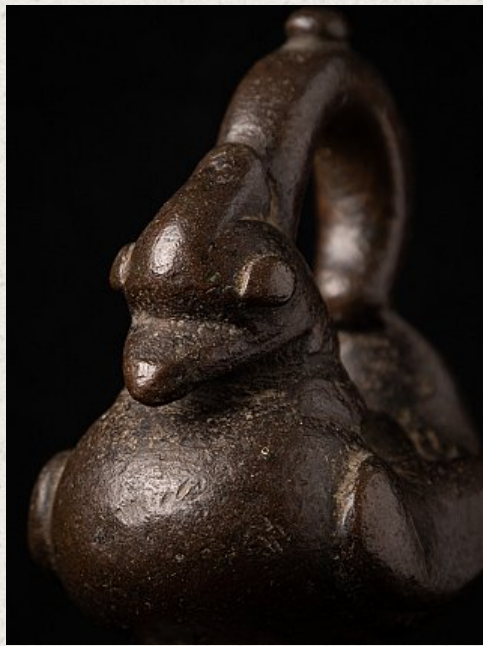

Antique Burmese bronze Opiumweight

- Material : bronze
- 12,3 cm high
- 7,2 cm wide and 8 cm deep
- 19th century
- Weight: 1,52 kgs
- Originating from Burma
- Nr: G-19

Rielerweg 71-73
7416 ZB Deventer
The Netherlands
www.originalbuddhas.com
info@originalbuddhas.com
+31-6-22192241