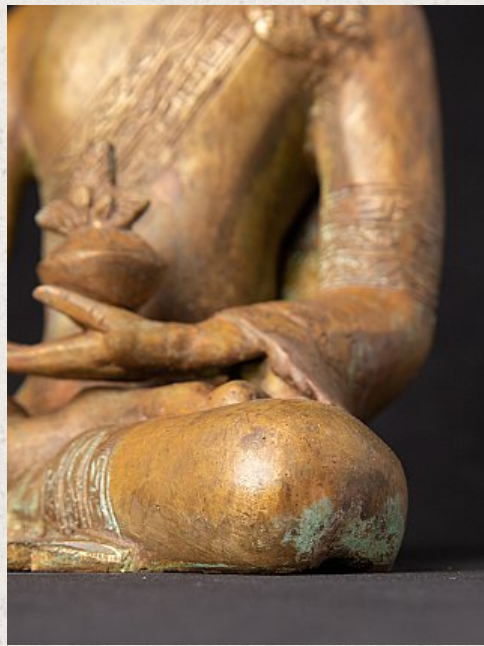

[See on website](#)