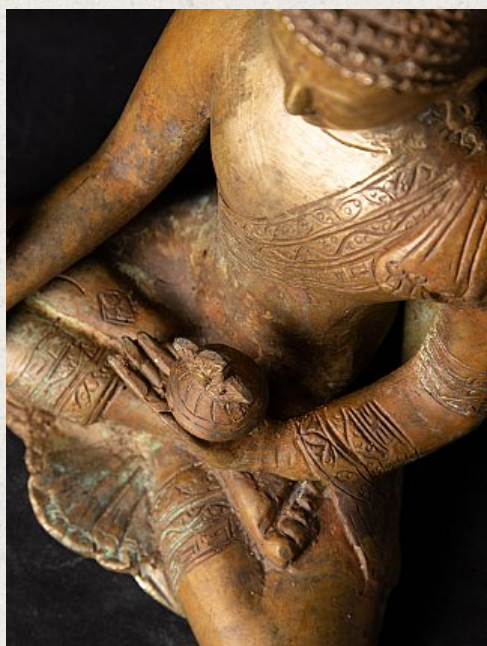

[See on website](#)