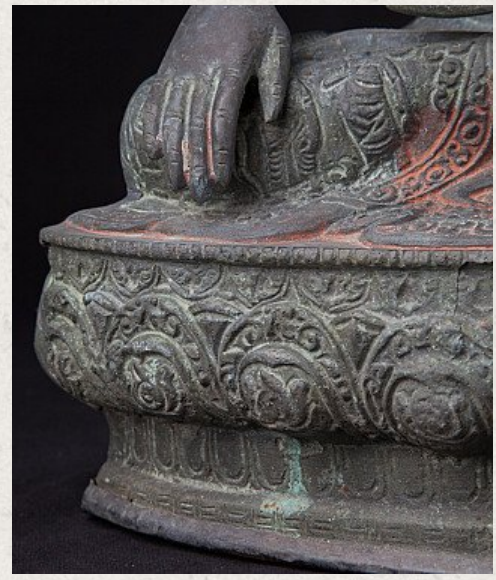

[See on website](#)