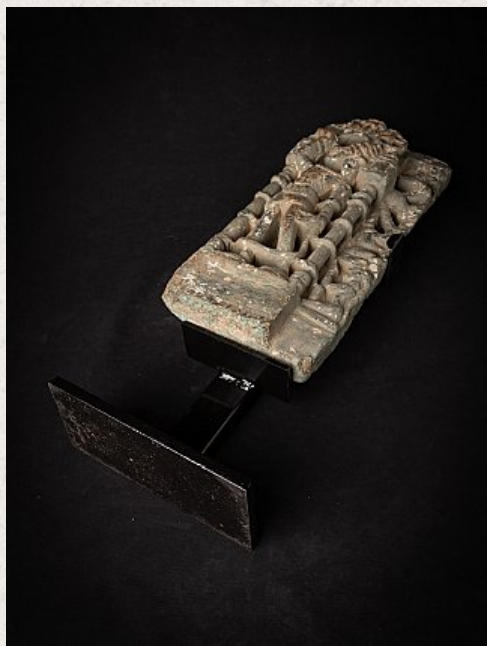

[See on website](#)