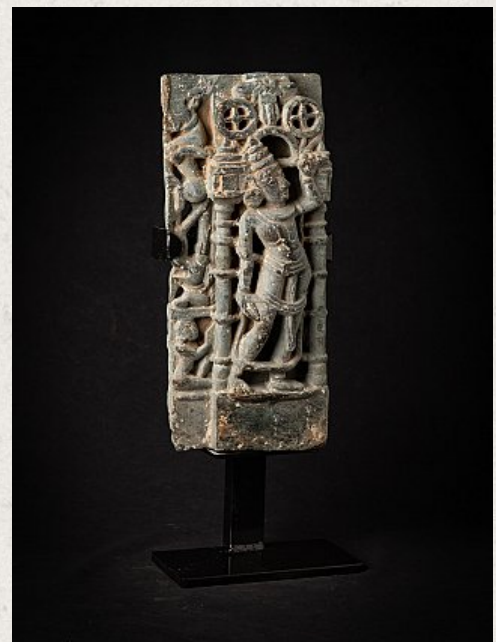

Antique granite statue from a Jain temple

- Material: Granite
- 51,5 cm high
- 21,5 cm wide and 13,5 cm deep
- The height is measured including the stand. Just the granite figure is 39 cm high
- 14th century
- Originating from a temple in Rajasthan
- Indra as a carrier of a flyfan. Is a permanent companion of Jina images
- Weight: 11,3 kgs
- Originating from India
- Nr: IND-7
- Price : 1,750 euro

Original Buddhas

Rielerweg 71-73

7416 ZB Deventer

The Netherlands

www.originalbuddhas.com

info@originalbuddhas.com

+31-6-22192241