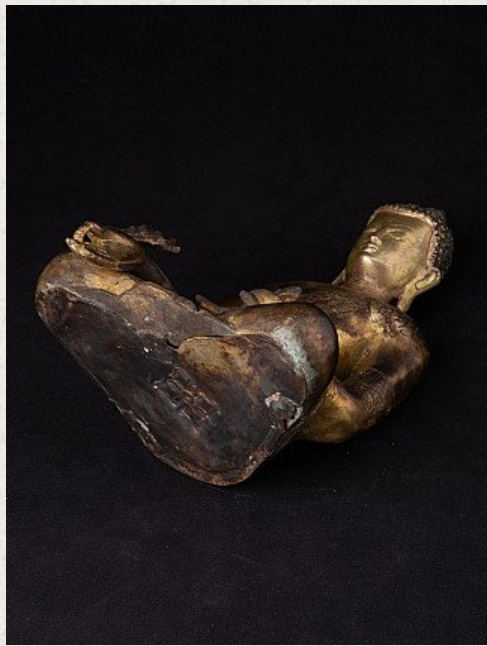

Bronze Medicine Buddha statue

- Material : bronze
- 22 cm high
- 16,8 cm wide and 12,1 cm deep
- Varada mudra
- Late 20th century
- Originating from Nepal
- Nr: J-702

[See on website](#)