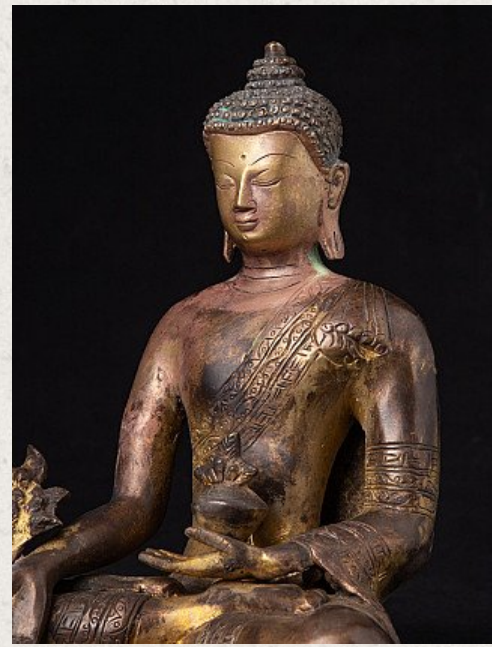

## Bronze Nepali Medicine Buddha statue

- Material : bronze
- 22 cm high
- 16,7 cm wide and 12,5 cm deep
- Early 21st century
- Originating from Nepal
- Nr: J-704

[See on website](#)