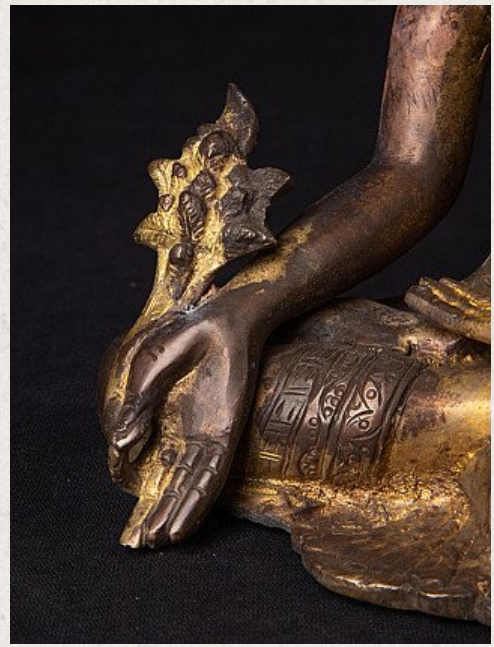

## Bronze Nepali Medicine Buddha statue

- Material : bronze
- 22 cm high
- 16,7 cm wide and 12,5 cm deep
- Early 21st century
- Originating from Nepal
- Nr: J-704

[See on website](#)