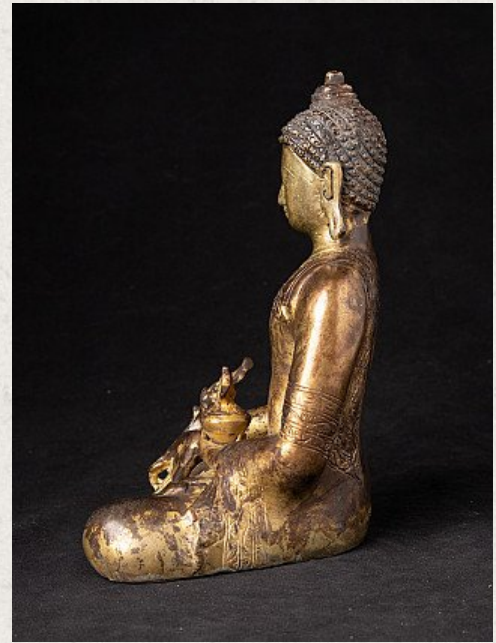

Bronze Nepali Medicine Buddha statue

- Material : bronze
- 21,8 cm high
- 17,2 cm wide and 12,6 cm deep
- Varada mudra
- Early 21st century
- Originating from Nepal
- Nr: J-832

Original Buddhas

Rielerweg 71-73

7416 ZB Deventer

The Netherlands

www.originalbuddhas.com

info@originalbuddhas.com

+31-6-22192241