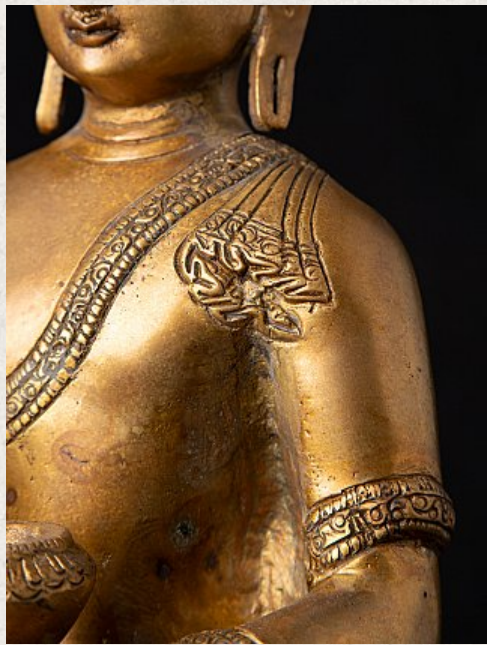

Bronze Nepali Buddha statue

- Material : bronze
- 29,4 cm high
- 26,3 cm wide and 19,1 cm deep
- Bhumisparsha mudra
- Early 21st century
- Originating from Nepal
- Nr: J-835

[See on website](#)