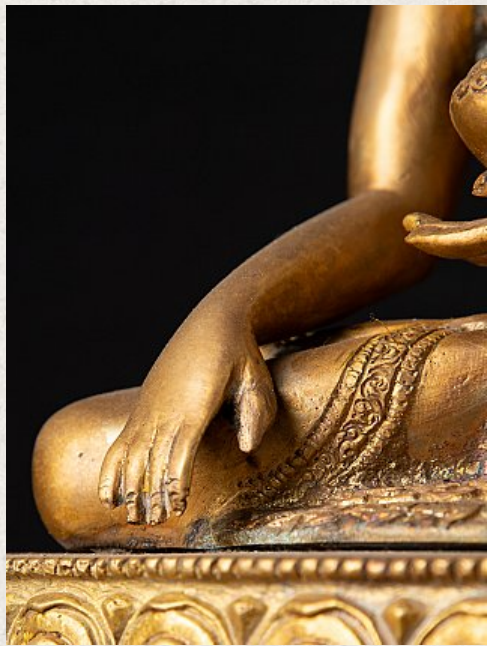

Bronze Nepali Buddha statue

- Material : bronze
- 29,4 cm high
- 26,3 cm wide and 19,1 cm deep
- Bhumisparsha mudra
- Early 21st century
- Originating from Nepal
- Nr: J-835

[See on website](#)