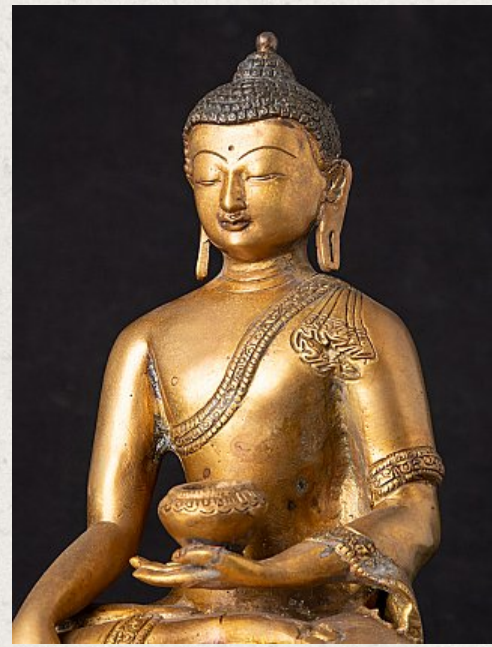

Bronze Nepali Buddha statue

- Material : bronze
- 29,4 cm high
- 26,3 cm wide and 19,1 cm deep
- Bhumisparsha mudra
- Early 21st century
- Originating from Nepal
- Nr: J-835

[See on website](#)