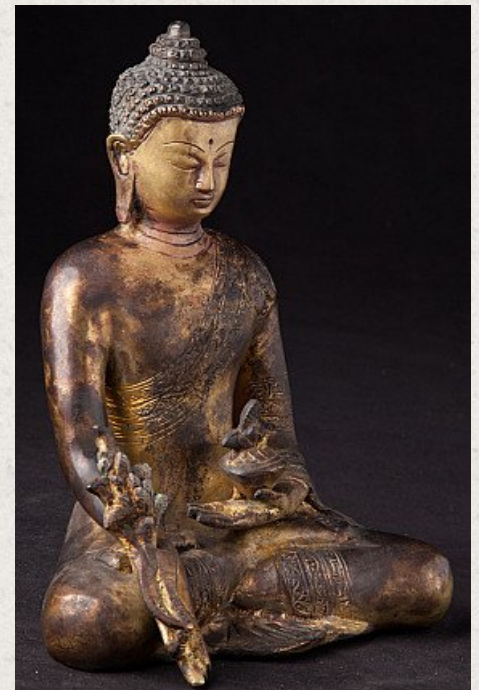

Bronze Medicine Buddha statue

- Material : bronze
- 22 cm high
- 17 cm wide and 13 cm deep
- Varada mudra
- Originating from Nepal
- Nr: J20

[See on website](#)