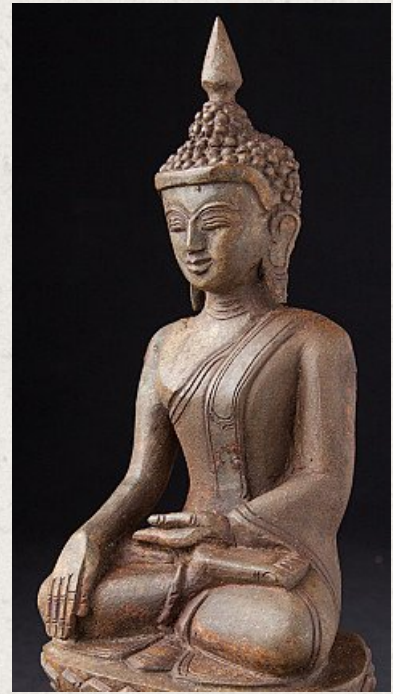

Old bronze Shan Buddha statue

- Material : bronze
- 26 cm high
- 13 cm wide and 10,5 cm deep
- Shan (Tai Yai) style
- Bhumisparsha mudra
- Middle 20th century
- Originating from Burma
- Nr: KL-43

Rielerweg 71-73
7416 ZB Deventer
The Netherlands
www.originalbuddhas.com
info@originalbuddhas.com
+31-6-22192241