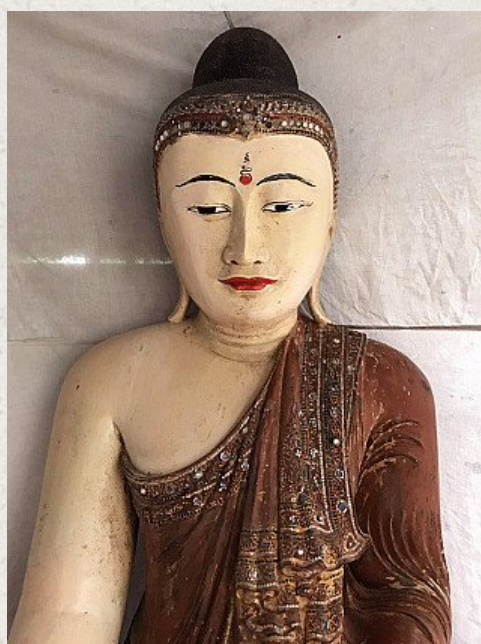

Very large & special antique Buddha statue

- Material : wood
- 140 cm high
- 125 cm wide
- Inlayed with stones & glass. With inlayed eyes.
- Mandalay style
- Bhumisparsha mudra
- 19th century
- With traces of the original 24 krt. gilding
- Was in a private collection in Asia for a long time. Originally it was once the centre piece in a temple in Burma.
- The price is including packing, wooden crate & shipping to any sea port in the world.
- Originating from Burma
- Nr: KN-120
- Price : 17,500 euro

Rielerweg 71-73

7416 ZB Deventer

The Netherlands

www.originalbuddhas.com

info@originalbuddhas.com

+31-6-22192241