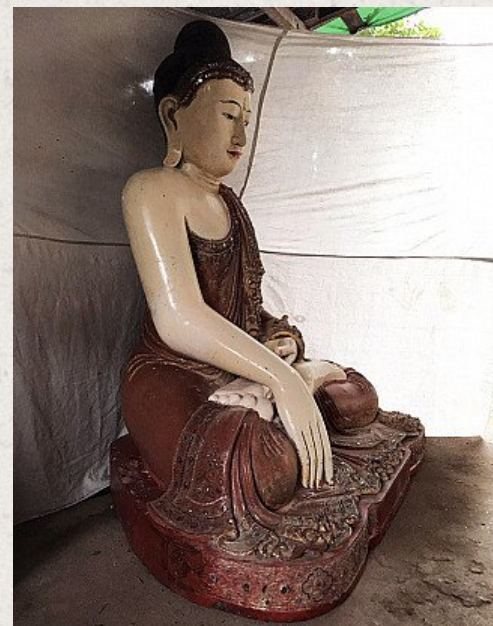

Very large & special antique Buddha statue

- Material : wood
- 140 cm high
- 125 cm wide
- Inlayed with stones & glass. With inlayed eyes.
- Mandalay style
- Bhumisparsha mudra
- 19th century
- With traces of the original 24 krt. gilding
- Was in a private collection in Asia for a long time. Originally it was once the centre piece in a temple in Burma.
- The price is including packing, wooden crate & shipping to any sea port in the world.
- Originating from Burma
- Nr: KN-120
- Price : 17,500 euro

Rielerweg 71-73

7416 ZB Deventer

The Netherlands

www.originalbuddhas.com

info@originalbuddhas.com

+31-6-22192241