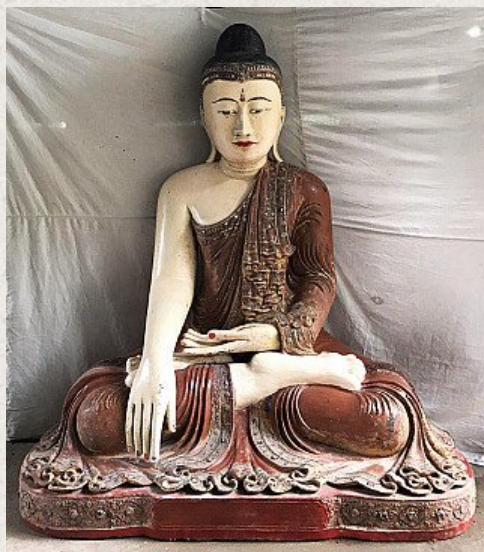

Very large & special antique Buddha statue

- Material : wood
- 140 cm high
- 125 cm wide
- Inlayed with stones & glass. With inlayed eyes.
- Mandalay style
- Bhumisparsha mudra
- 19th century
- With traces of the original 24 krt. gilding
- Was in a private collection in Asia for a long time. Originally it was once the centre piece in a temple in Burma.
- The price is including packing, wooden crate & shipping to any sea port in the world.
- Originating from Burma
- Nr: KN-120
- Price : 17,500 euro

Rielerweg 71-73

7416 ZB Deventer

The Netherlands

www.originalbuddhas.com

info@originalbuddhas.com

+31-6-22192241