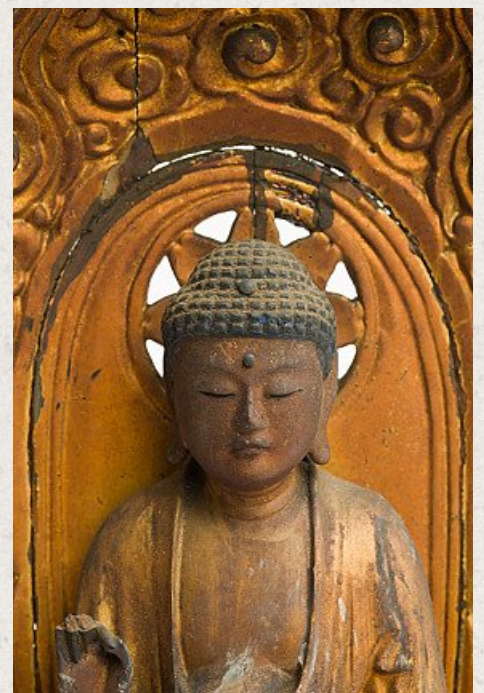

Gilded group Amida Sanson

- Material : wood
- 45 cm high
- Bodhisattva is approximately 30,5 cm high
- Gilded with 24 krt. gold
- Abhaya mudra
- Dating from the Meiji period (late 19th / early 20th century)
- Standing Amida Buddha with 2 Bodhisattvas : Avalokitesvara and Seishi bosatsu
- Originating from Japan
- Nr: M-102

Original Buddhas

Rielerweg 71-73

7416 ZB Deventer

The Netherlands

www.originalbuddhas.com

info@originalbuddhas.com

+31-6-22192241