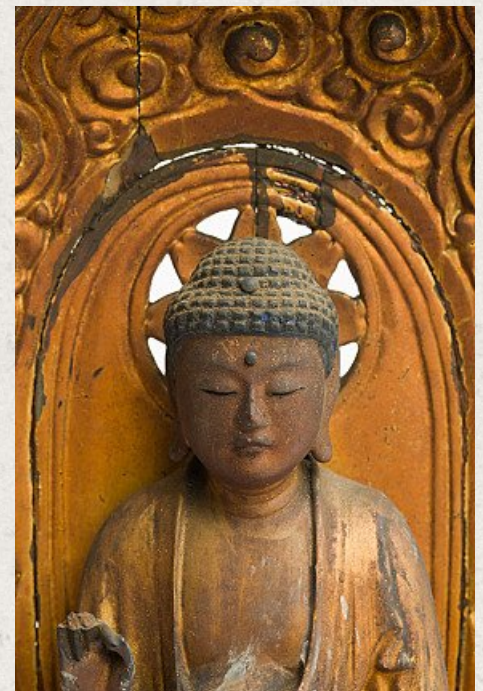

Gilded group Amida Sanson

- Material : wood
- 45 cm high
- Bodhisattva is aproximately 30,5 cm high
- Gilded with 24 krt. gold
- Abhaya mudra
- Dating from the Meiji period (late 19th / early 20th century)
- Standing Amida Buddha with 2 Bodhisattvas : Avalokitesvara and Seishi bosatsu
- Originating from Japan
- Nr: M-102

Original Buddhas

Rielerweg 71-73

7416 ZB Deventer

The Netherlands

www.originalbuddhas.com

info@originalbuddhas.com

+31-6-22192241