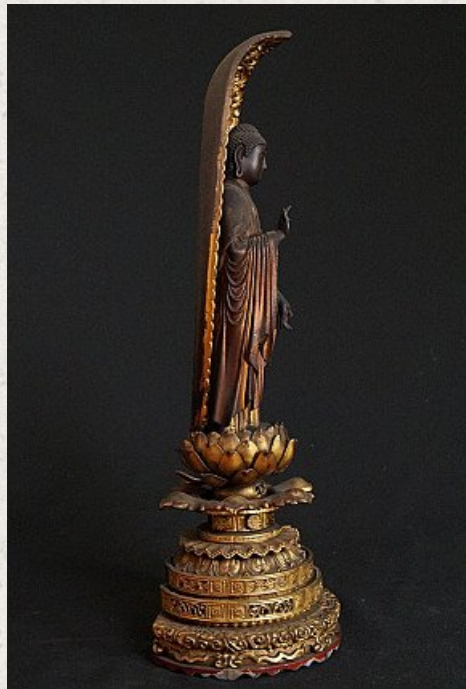

Antique Japanese Amida Buddha

- Material : wood
- 59,5 cm high
- With inlayed eyes
- 3 parts
- Vitarka mudra
- 19th century, EDO period
- Gilt with 24 krt. gold leaf
- Originating from Japan
- Nr: M10

Original Buddhas

Rielerweg 71-73

7416 ZB Deventer

The Netherlands

www.originalbuddhas.com

info@originalbuddhas.com

+31-6-22192241