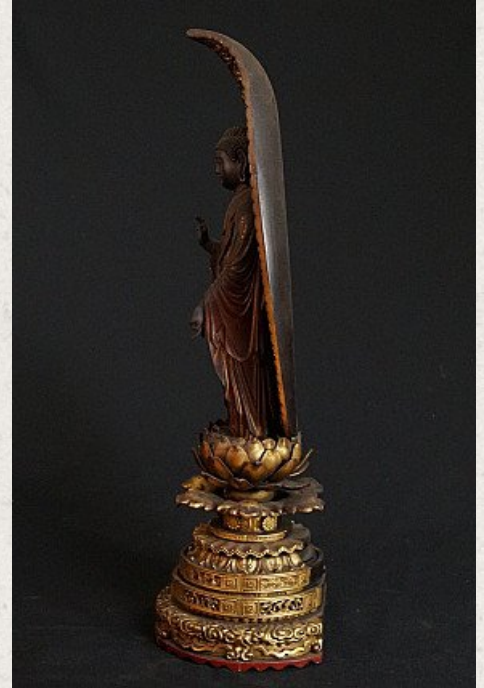

Antique Japanese Amida Buddha

- Material : wood
- 59,5 cm high
- With inlayed eyes
- 3 parts
- Vitarka mudra
- 19th century, EDO period
- Gilt with 24 krt. gold leaf
- Originating from Japan
- Nr: M10

Original Buddhas

Rielerweg 71-73

7416 ZB Deventer

The Netherlands

www.originalbuddhas.com

info@originalbuddhas.com

+31-6-22192241