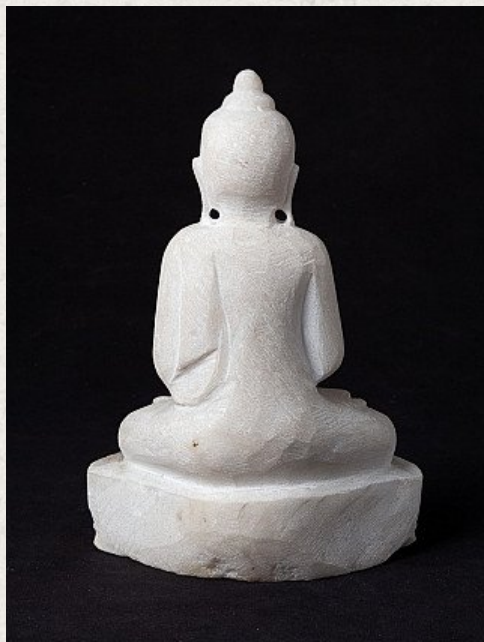

Marble Buddha statue

- Material : marble
- 23,6 cm high
- 16,2 cm wide and 9,7 cm deep
- Dhyana mudra
- Originating from Burma
- Nr: NE-33

Original Buddhas

Rielerweg 71-73

7416 ZB Deventer

The Netherlands

www.originalbuddhas.com

info@originalbuddhas.com

+31-6-22192241